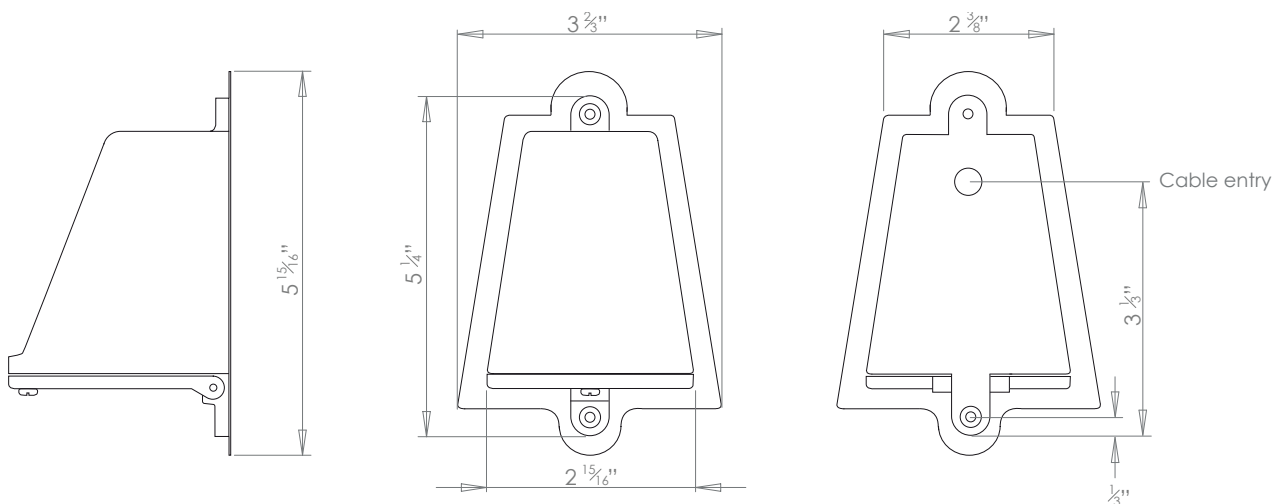

HECTOR FINCH

LED MAST LIGHT

PRODUCT CODE WL284

CATEGORY: WALL LIGHTS

DIMENSIONS

*Shown with US marriage plate.

PRODUCT CODE WL284

CATEGORY: WALL LIGHTS

LED MAST LIGHT

LAMP TYPE	USA 4.5W warm white LED GU10
FINISH OPTIONS	Brass Polished Lacquered (shown), Brass Polished Unlacquered, Antique Brass, Bronze, Chrome, Nickel Polished and Nickel Matte.
WEIGHT	2.6lb
ADDITIONAL INFORMATION	Can be supplied with custom made marriage plate to cover US junction box (junction box not supplied).
CLEANING AND MAINTENANCE INSTRUCTIONS	<p>Metalwork: We recommend a light polish with a non-abrasive lint free cloth. Do not use any metal cleaning products on the fixture as it can remove the finish entirely. Unlacquered brass finish will patinate slowly over time and can be brightened to brass by the use of a brass cleaning agent.</p> <p>Polished Lacquered Brass is not a suitable finish for exterior use. Unlacquered brass will patinate quickly and become similar to Antique Brass.</p>