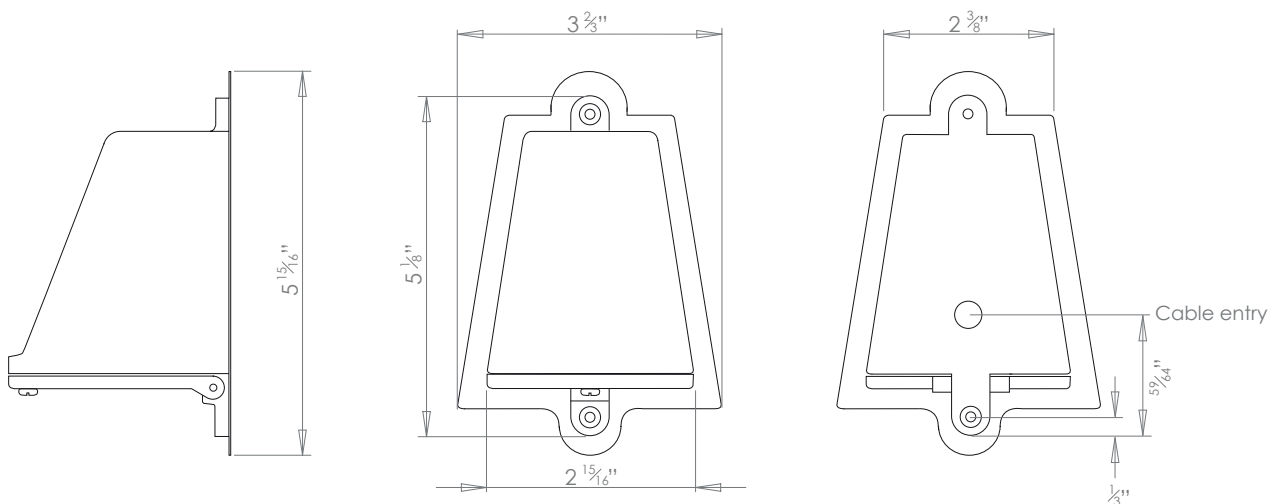

## LED MAST LIGHT

PRODUCT CODE WL284

CATEGORY: WALL LIGHTS

### DIMENSIONS

\*Shown with US marriage plate.

PRODUCT CODE WL284

CATEGORY: WALL LIGHTS

---