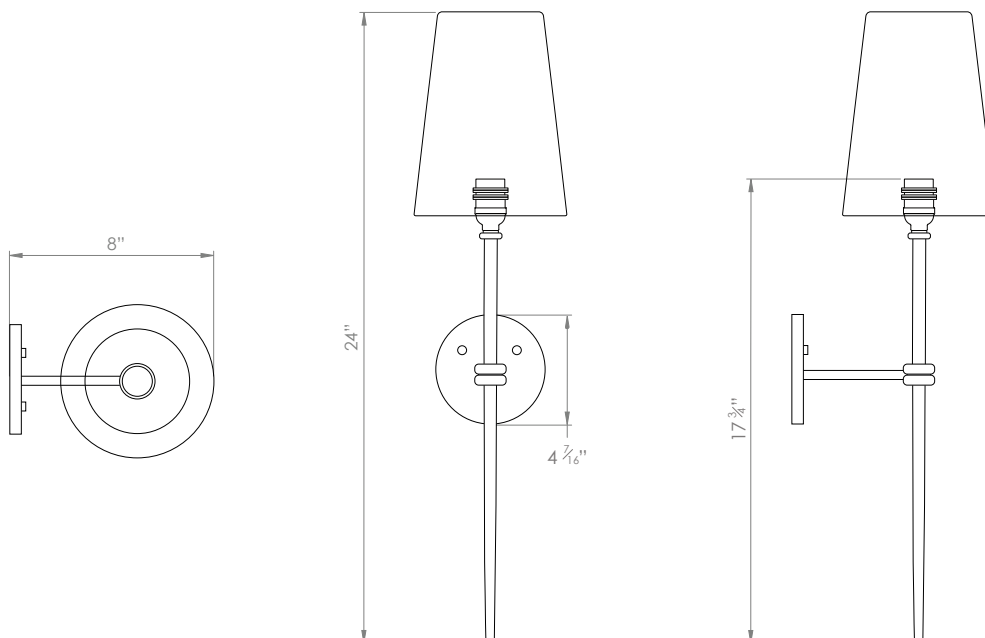

HECTOR FINCH

ELSA WALL LIGHT

PRODUCT CODE WL29

CATEGORY: WALL LIGHTS

DIMENSIONS

PRODUCT CODE WL29

CATEGORY: WALL LIGHTS

ELSA WALL LIGHT

| | |
|--|--|
| LAMP TYPE | USA 1 x 40W (Max) E26 Candelabra |
| SHADE OPTIONS | USA Shade 22 (5 1/2" base X 4" top X 7 1/2" height). |
| FINISH OPTIONS | Brass Polished Lacquered, Brass Polished Unlacquered, Antique Brass (shown), Bronze, Chrome, Nickel Polished and Nickel Matte. |
| SIZE & SIMILAR OPTIONS | Guinevere Chandelier (CH72). |
| WEIGHT | 2lb 3oz |
| ADDITIONAL INFORMATION | Shade not included. |
| CLEANING AND MAINTENANCE INSTRUCTIONS | <p>Metalwork: We recommend a light polish with a non-abrasive lint free cloth. Do not use any metal cleaning products on the fixture as it can remove the finish entirely. Unlacquered brass finish will patinate slowly over time and can be brightened to brass by the use of a brass cleaning agent.</p> <p>Fabric Shades: Wipe gently with a dry cloth or dust lightly with a feather duster. Repeat regularly to prevent the build up of dust. Regular cleaning will prevent the possibility of dust becoming ingrained. Do not let water or moisture come into contact with the shade.</p> |