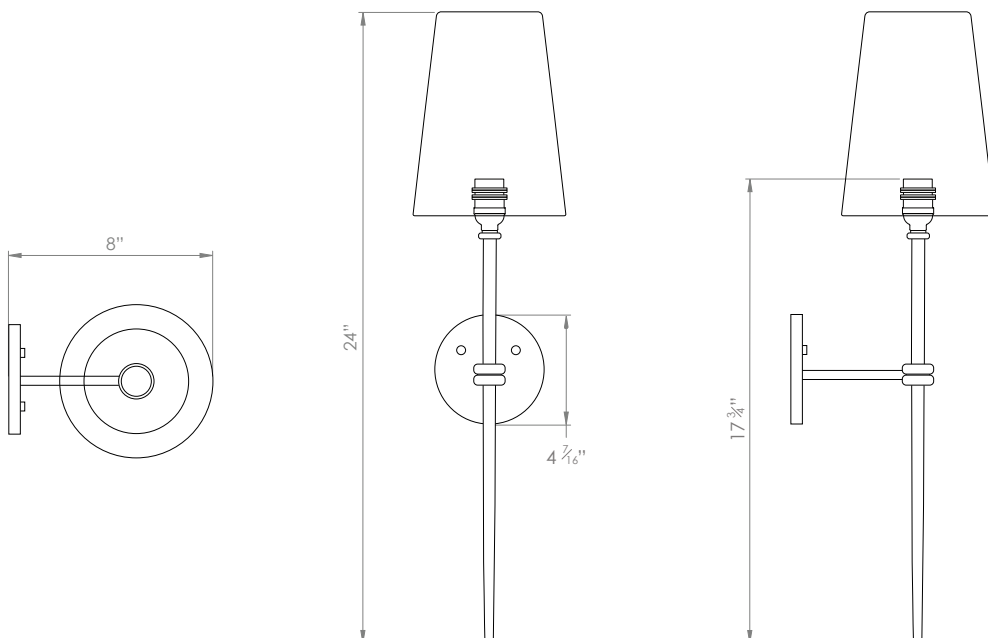

HECTOR FINCH

ELSA WALL LIGHT

PRODUCT CODE WL29

CATEGORY: WALL LIGHTS

DIMENSIONS

HECTOR FINCH

PRODUCT CODE WL29

CATEGORY: WALL LIGHTS

ELSA WALL LIGHT

LAMP TYPE

USA

1 x 40W (Max) E26 Candelabra

SHADE OPTIONS

USA

Shade 22 (5 1/2" base X 4" top X 7 1/2" height).

FINISH OPTIONS