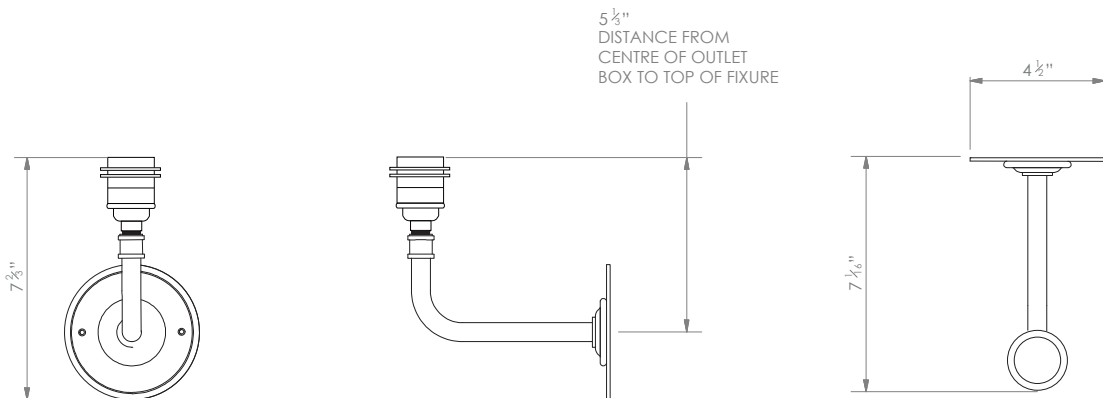

HECTOR FINCH

RUPERT WALL LIGHT

PRODUCT CODE WL305

CATEGORY: WALL LIGHTS

DIMENSIONS

PRODUCT CODE WL305

CATEGORY: WALL LIGHTS

RUPERT WALL LIGHT

LAMP TYPE	USA 1 x 60w (Max) E12 Candelabra
SHADE OPTIONS	USA Shade 4, Round (7" base X 4" top X 5 1/2" height).
FINISH OPTIONS	Brass Polished Lacquered, Brass Polished Unlacquered, Antique Brass (shown), Bronze, Chrome, Nickel Polished and Nickel Matte.
WEIGHT	2lb 3oz
ACCREDITATION	This product is UL certificated. 
ADDITIONAL INFORMATION	Shade not included.
CLEANING AND MAINTENANCE INSTRUCTIONS	<p>Metalwork: We recommend a light polish with a non-abrasive lint free cloth. Do not use any metal cleaning products on the fixture as it can remove the finish entirely. Unlacquered brass finish will patinate slowly over time and can be brightened to brass by the use of a brass cleaning agent.</p> <p>Fabric Shades: Wipe gently with a dry cloth or dust lightly with a feather duster. Repeat regularly to prevent the build up of dust. Regular cleaning will prevent the possibility of dust becoming ingrained. Do not let water or moisture come into contact with the shade.</p>