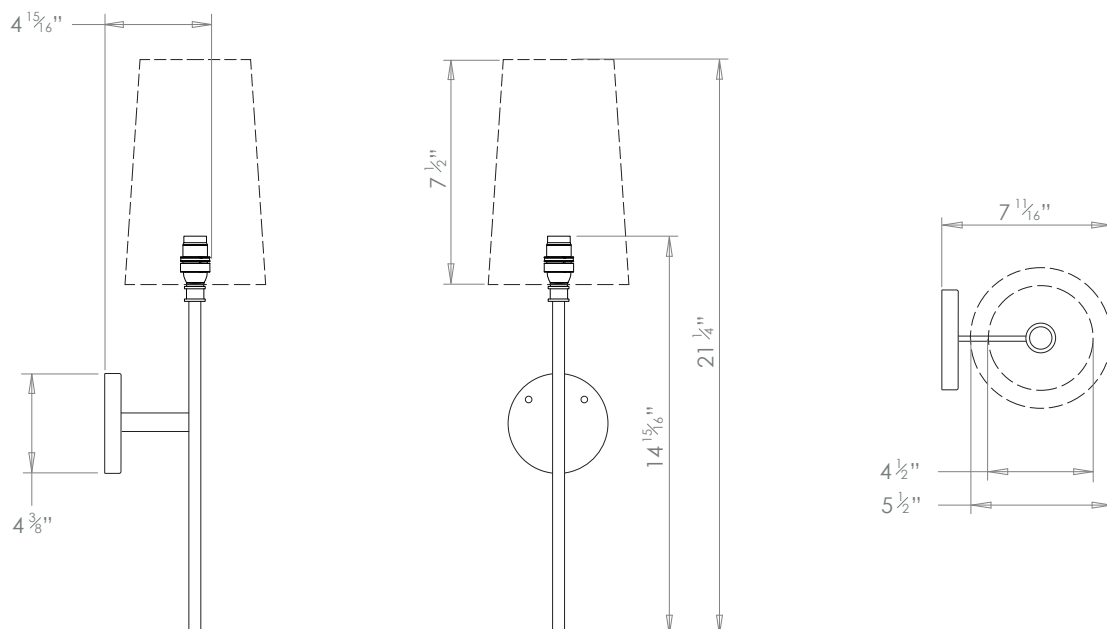

## GUINEVERE WALL LIGHT

PRODUCT CODE WL306

CATEGORY: WALL LIGHTS

### DIMENSIONS

PRODUCT CODE WL306

CATEGORY: WALL LIGHTS

## GUINEVERE WALL LIGHT

<b>LAMP TYPE</b>	<b>USA</b> 1 x 60W (Max) E26 General Service
<b>SHADE OPTIONS</b>	<b>USA</b> Shade 22, Round (5 ½" base X 4" top X 7 ½" height).
<b>FINISH OPTIONS</b>	Brass Polished Lacquered (shown), Brass Polished Unlacquered, Antique Brass, Bronze, Chrome, Nickel Polished and Nickel Matte.
<b>SIZE &amp; SIMILAR OPTIONS</b>	Guinevere Wall Light Double (WL307) and Guinevere Chandelier (CH72).
<b>WEIGHT</b>	2lb 3oz
<b>ACCREDITATION</b>	This product is UL certificated. 
<b>ADDITIONAL INFORMATION</b>	Shade not included.
<b>CLEANING AND MAINTENANCE INSTRUCTIONS</b>	<p><b>Metalwork:</b> We recommend a light polish with a non-abrasive lint free cloth. Do not use any metal cleaning products on the fixture as it can remove the finish entirely. Unlacquered brass finish will patinate slowly over time and can be brightened to brass by the use of a brass cleaning agent.</p> <p><b>Fabric Shades:</b> Wipe gently with a dry cloth or dust lightly with a feather duster. Repeat regularly to prevent the build up of dust. Regular cleaning will prevent the possibility of dust becoming ingrained. Do not let water or moisture come into contact with the shade.</p>