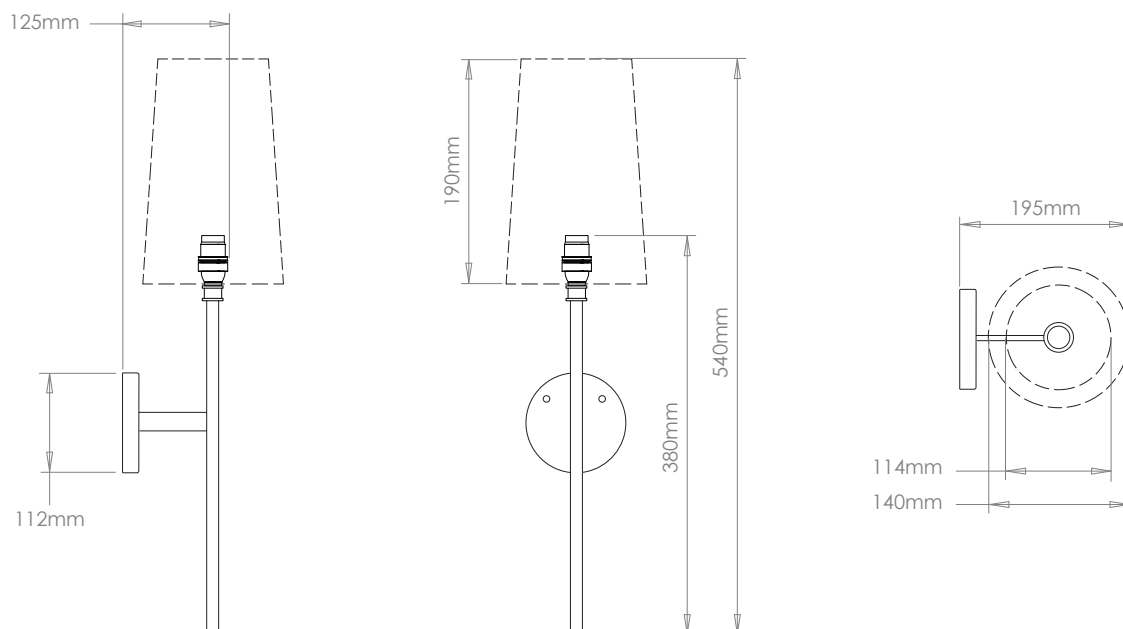

## GUINEVERE WALL LIGHT IP44

PRODUCT CODE WL306IP44

CATEGORY: WALL LIGHTS

### DIMENSIONS

PRODUCT CODE WL306IP44

CATEGORY: WALL LIGHTS

## GUINEVERE WALL LIGHT IP44

<b>LAMP TYPE</b>	<b>UK / EU</b> 1 x Osh Lamp with 33W (Max) G9 halogen
<b>SHADE OPTIONS</b>	<b>UK / EU</b> Shade 22, Round (139mm base X 101mm top X 190mm height).
<b>FINISH OPTIONS</b>	Brass Polished Lacquered (shown), Brass Polished Unlacquered, Antique Brass, Bronze, Chrome, Nickel Polished and Nickel Matte.
<b>SIZE &amp; SIMILAR OPTIONS</b>	Guinevere Wall Light Double (WL307) and Guinevere Chandelier (CH72).
<b>WEIGHT</b>	1kg
<b>ADDITIONAL INFORMATION</b>	Shade not included. Is supplied with IP44 Osh Lamp as standard for use in zone 2 within bathrooms.
<b>CLEANING AND MAINTENANCE INSTRUCTIONS</b>	<p><b>Metalwork:</b> We recommend a light polish with a non-abrasive lint free cloth. Do not use any metal cleaning products on the fixture as it can remove the finish entirely. Unlacquered brass finish will patinate slowly over time and can be brightened to brass by the use of a brass cleaning agent.</p> <p><b>Fabric Shades:</b> Wipe gently with a dry cloth or dust lightly with a feather duster. Repeat regularly to prevent the build up of dust. Regular cleaning will prevent the possibility of dust becoming ingrained. Do not let water or moisture come into contact with the shade.</p>