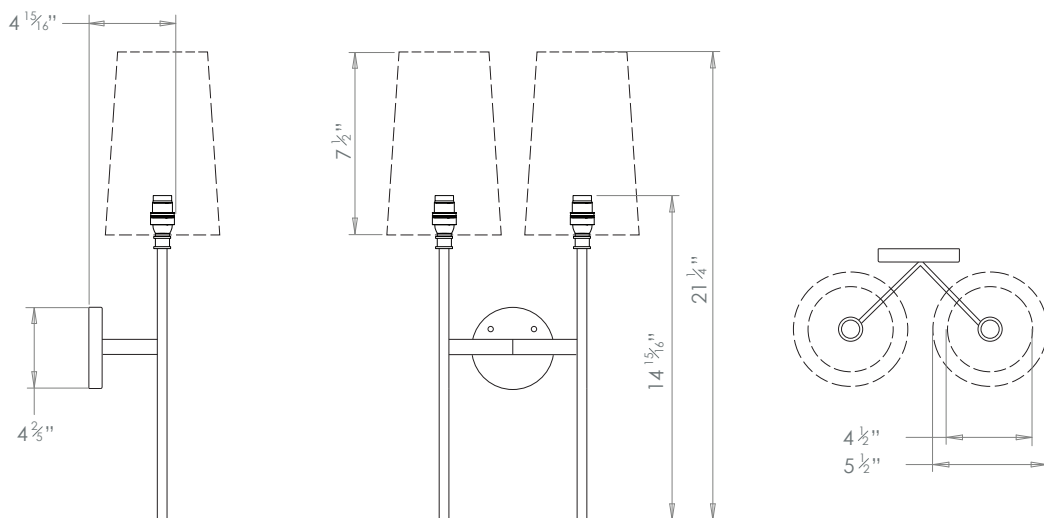

HECTOR FINCH

GUINEVERE WALL LIGHT DOUBLE

PRODUCT CODE WL307

CATEGORY: WALL LIGHTS

DIMENSIONS

PRODUCT CODE WL307

CATEGORY: WALL LIGHTS

GUINEVERE WALL LIGHT DOUBLE

LAMP TYPE	USA 2 x 60W (Max) E26 General Service
SHADE OPTIONS	USA Shade 22 (5 1/2" base X 4" top X 7 1/2" height).
FINISH OPTIONS	Brass Polished Lacquered, Brass Polished Unlacquered, Antique Brass, Bronze, Chrome, Nickel Polished (shown) and Nickel Matte.
SIZE & SIMILAR OPTIONS	Guinevere Wall Light (WL306), Guinevere Chandelier (CH72) and Elsa Chandelier (CH73).
WEIGHT	3lb 1oz
ACCREDITATION	This product is UL certificated. 
ADDITIONAL INFORMATION	Shade not included.
CLEANING AND MAINTENANCE INSTRUCTIONS	<p>Metalwork: We recommend a light polish with a non-abrasive lint free cloth. Do not use any metal cleaning products on the fixture as it can remove the finish entirely. Unlacquered brass finish will patinate slowly over time and can be brightened to brass by the use of a brass cleaning agent.</p> <p>Fabric Shades: Wipe gently with a dry cloth or dust lightly with a feather duster. Repeat regularly to prevent the build up of dust. Regular cleaning will prevent the possibility of dust becoming ingrained. Do not let water or moisture come into contact with the shade.</p>