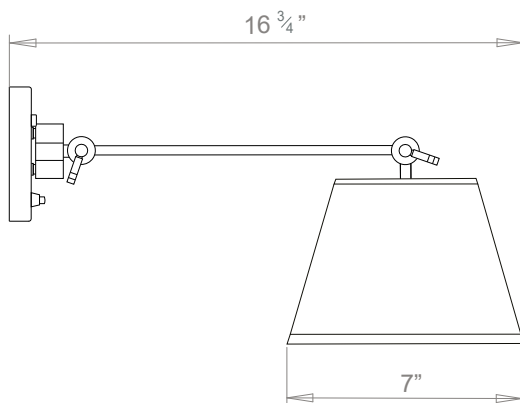

KATIE SINGLE ARM WALL LIGHT

PRODUCT CODE WL31

CATEGORY: WALL LIGHTS

DIMENSIONS

PRODUCT CODE WL31

CATEGORY: WALL LIGHTS

KATIE SINGLE ARM WALL LIGHT

LAMP TYPE	USA 1 x 40w (Max) E12 Golfball
FINISH OPTIONS	Antique Brass, Brass Polished Lacquered, Brass Polished Unlacquered, Bronze (shown), Chrome, Nickel Matte, Nickel Polished
SHADE OPTIONS	USA Shade 32 (7" base x 4" top x 5" height)
ADDITIONAL INFORMATION	Shades not included.
CLEANING AND MAINTENANCE INSTRUCTIONS	<p>Metalwork: We recommend a light polish with a non-abrasive lint free cloth. Do not use any metal cleaning products on the fixture as it can remove the finish entirely. Unlacquered brass finish will patinate slowly over time and can be brightened to brass by the use of a brass cleaning agent.</p> <p>Fabric Shades: Wipe gently with a dry cloth or dust lightly with a feather duster. Repeat regularly to prevent the build up of dust. Regular cleaning will prevent the possibility of dust becoming ingrained. Do not let water or moisture come into contact with the shade.</p>