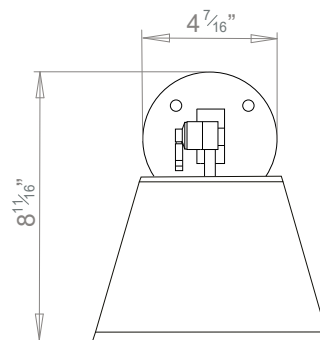

KATIE SINGLE ARM WALL LIGHT

PRODUCT CODE WL31

CATEGORY: WALL LIGHTS

DIMENSIONS

PRODUCT CODE WL31

CATEGORY: WALL LIGHTS

KATIE SINGLE ARM WALL LIGHT

LAMP TYPE	USA 1 x 40w (Max) E12 Golfball
FINISH OPTIONS	Antique Brass, Brass Polished Lacquered, Brass Polished Unlacquered, Bronze (shown), Chrome, Nickel Matte, Nickel Polished
SHADE OPTIONS	USA Shade 32 (7" base x 4" top x 5" height)
ADDITIONAL INFORMATION	Shades not included.
CLEANING AND MAINTENANCE INSTRUCTIONS	<p>Metalwork: We recommend a light polish with a non-abrasive lint free cloth. Do not use any metal cleaning products on the fixture as it can remove the finish entirely. Unlacquered brass finish will patinate slowly over time and can be brightened to brass by the use of a brass cleaning agent.</p> <p>Fabric Shades: Wipe gently with a dry cloth or dust lightly with a feather duster. Repeat regularly to prevent the build up of dust. Regular cleaning will prevent the possibility of dust becoming ingrained. Do not let water or moisture come into contact with the shade.</p>