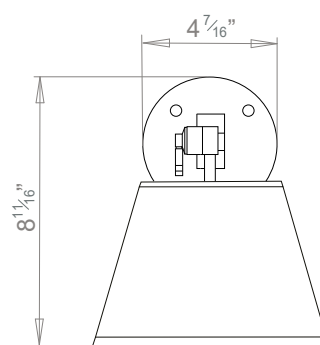

KATIE SINGLE ARM WALL LIGHT

PRODUCT CODE WL31

CATEGORY: WALL LIGHTS

DIMENSIONS

HECTOR FINCH

PRODUCT CODE WL31

CATEGORY: WALL LIGHTS

KATIE SINGLE ARM WALL LIGHT

LAMP TYPE

USA

1 x 40w (Max) E12 Golfball

FINISH OPTIONS

Antique Brass, Brass Polished Lacquered, Brass Polished Unlacquered, Bronze (shown), Chrome, Nickel Matte, Nickel Polished

SHADE OPTIONS

USA

Shade 32 (7" base x 4" top x 5" height)