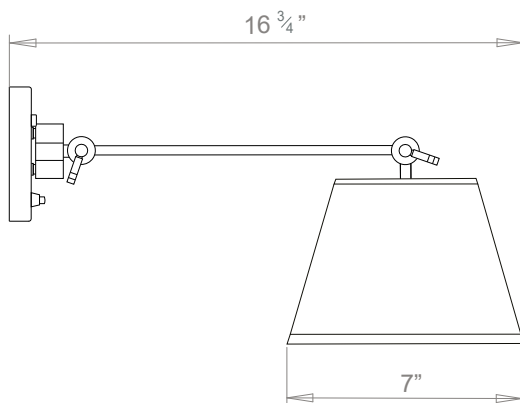

KATIE SINGLE ARM WALL LIGHT

PRODUCT CODE WL31

CATEGORY: WALL LIGHTS

DIMENSIONS

HECTOR FINCH

PRODUCT CODE WL31

CATEGORY: WALL LIGHTS

KATIE SINGLE ARM WALL LIGHT

LAMP TYPE

USA

1 x 40w (Max) E12 Golfball

FINISH OPTIONS

Antique Brass, Brass Polished Lacquered, Brass Polished Unlacquered, Bronze (shown), Chrome, Nickel Matte, Nickel Polished

SHADE OPTIONS

USA

Shade 32 (7" base x 4" top x 5" height)