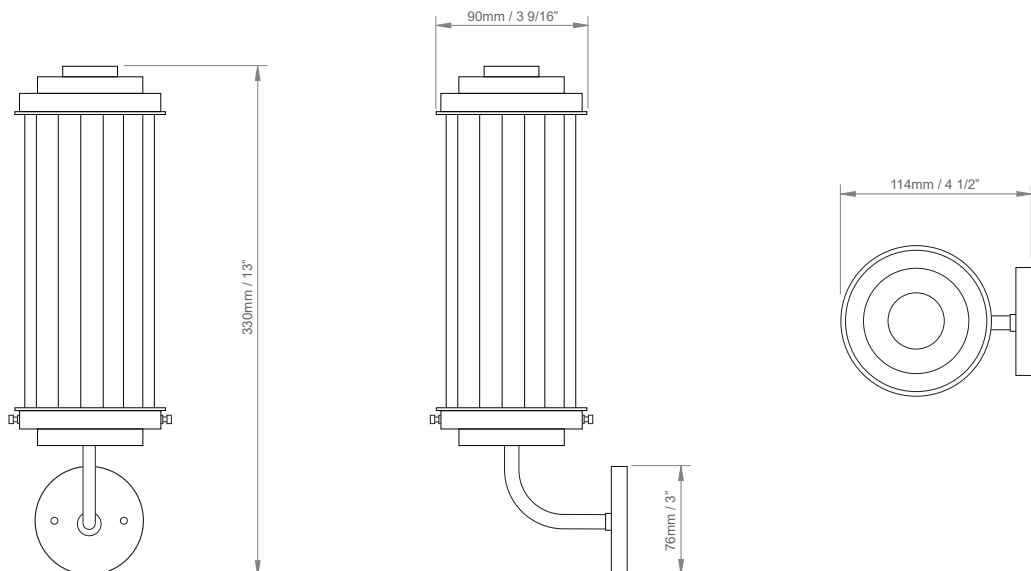

## REED WALL LIGHT

Useful in a bathroom on either side of a mirror, the Reed is hand made in the UK for Hector Finch.

PRODUCT CODE WL312

CATEGORY: WALL LIGHTS

### DIMENSIONS