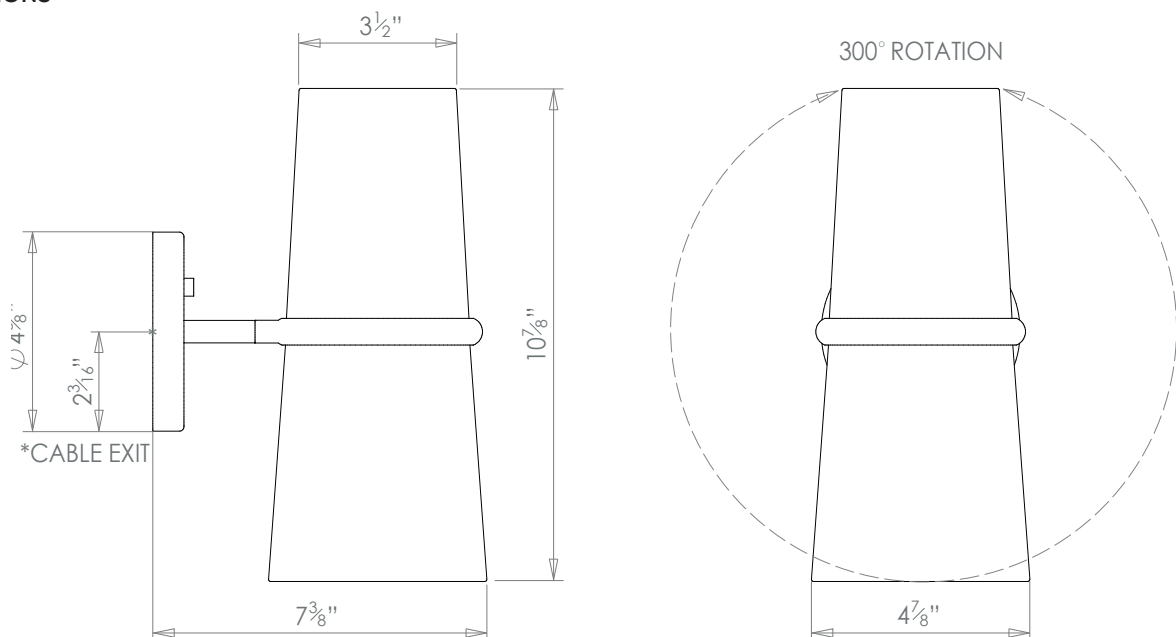

HECTOR FINCH

JACQUES DOUBLE CONE WALL LIGHT

PRODUCT CODE WL33

CATEGORY: WALL LIGHTS

DIMENSIONS

PRODUCT CODE WL33

CATEGORY: WALL LIGHTS

JACQUES DOUBLE CONE WALL LIGHT