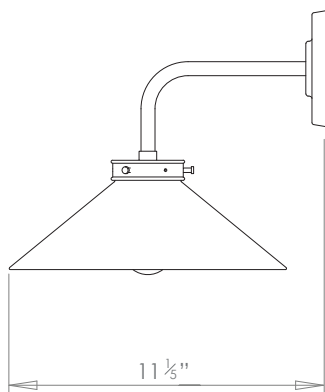

## LEILA BRASS WALL LIGHT SMALL

PRODUCT CODE WL340

CATEGORY: WALL LIGHTS

### DIMENSIONS

PRODUCT CODE WL340

CATEGORY: WALL LIGHTS

---