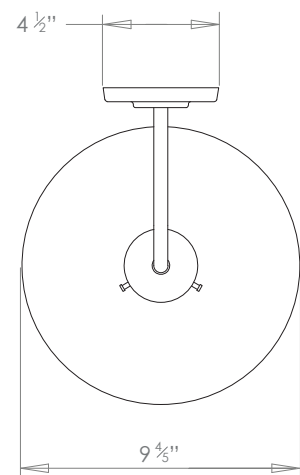

## LEILA BRASS WALL LIGHT SMALL

PRODUCT CODE WL340

CATEGORY: WALL LIGHTS

### DIMENSIONS

PRODUCT CODE WL340

CATEGORY: WALL LIGHTS

---