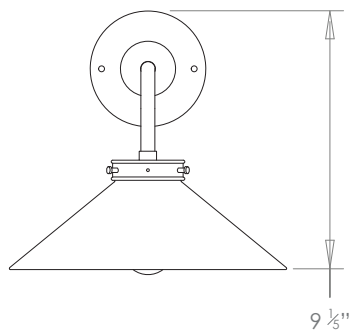

## LEILA BRASS WALL LIGHT SMALL

PRODUCT CODE WL340

CATEGORY: WALL LIGHTS

### DIMENSIONS

PRODUCT CODE WL340

CATEGORY: WALL LIGHTS

---