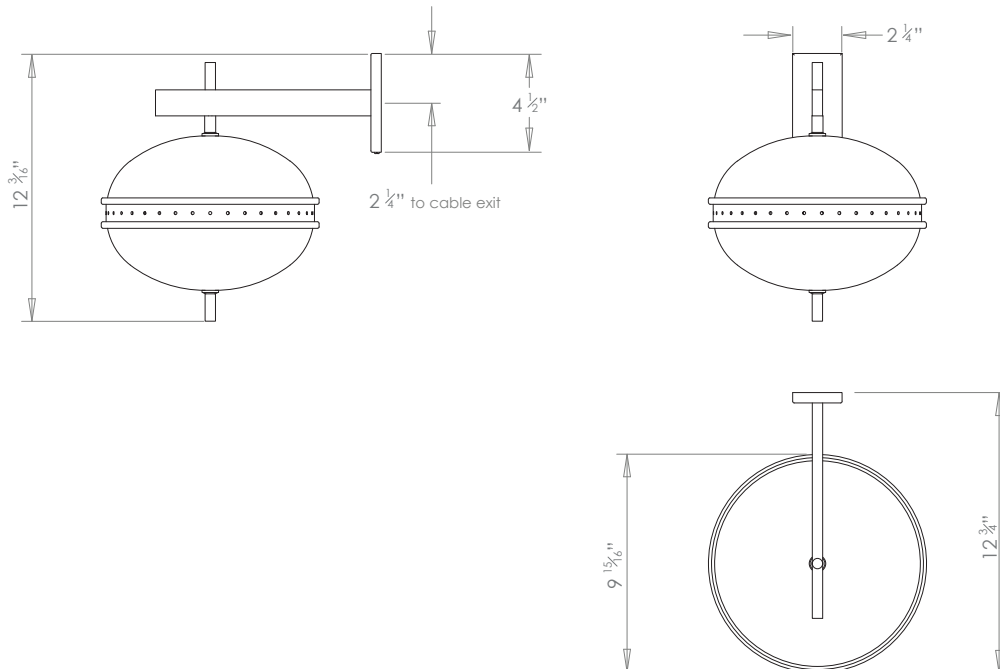

ATLANTA WALL LIGHT

PRODUCT CODE WL400

CATEGORY: WALL LIGHTS

DIMENSIONS

PRODUCT CODE WL400

CATEGORY: WALL LIGHTS

ATLANTA WALL LIGHT

LAMP TYPE