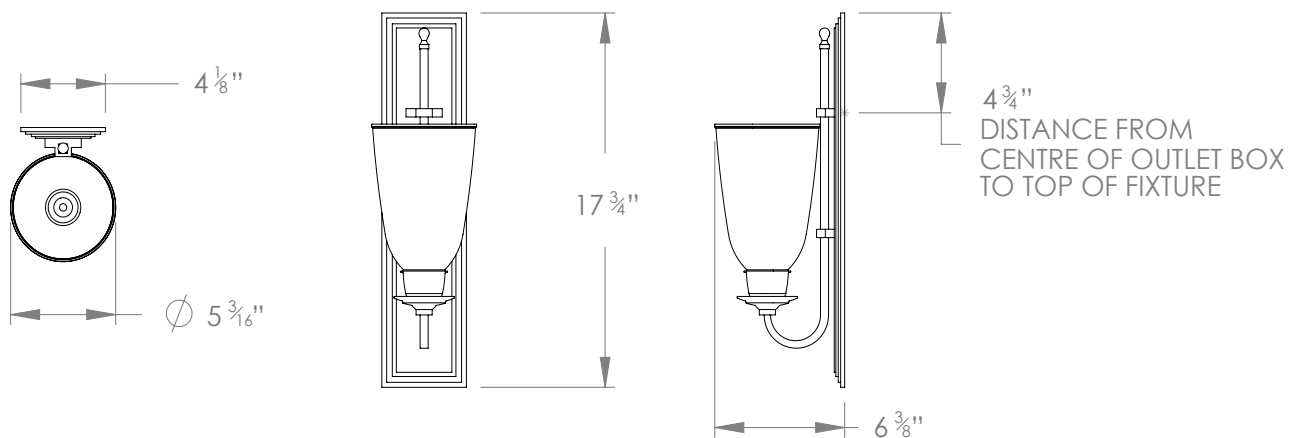

HECTOR FINCH

ALBERT WALL LIGHT

PRODUCT CODE WL42

CATEGORY: WALL LIGHTS

DIMENSIONS

PRODUCT CODE WL42

CATEGORY: WALL LIGHTS

ALBERT WALL LIGHT

| | |
|--|---|
| LAMP TYPE | USA 1 x 60W (Max) E12 Candelabra |
| FINISH OPTIONS | Brass Polished Lacquered, Brass Polished Unlacquered, Antique Brass, Bronze, Chrome, Nickel Polished (shown) and Nickel Matte. |
| SIZE & SIMILAR OPTIONS | Albert Wall Light Double (WL79). |
| WEIGHT | 6lb 10oz |
| ACCREDITATION | This product is UL certificated.  |
| CLEANING AND MAINTENANCE INSTRUCTIONS | <p>Glass: Remove the glass where it is safe to do so. The glass then can be cleaned with a glass cleaner and a lint free cloth. Do not spray glass cleaner directly on the glass or fixture as it could affect the metal finish. Ensure the light is switched off and take care not to pull the flex or allow water to come into contact with the electrical components. Regular dusting with a feather duster will also help keep the glass clean.</p> <p>Metalwork: We recommend a light polish with a non-abrasive lint free cloth. Do not use any metal cleaning products on the fixture as it can remove the finish entirely. Unlacquered brass finish will patinate slowly over time and can be brightened to brass by the use of a brass cleaning agent.</p> |