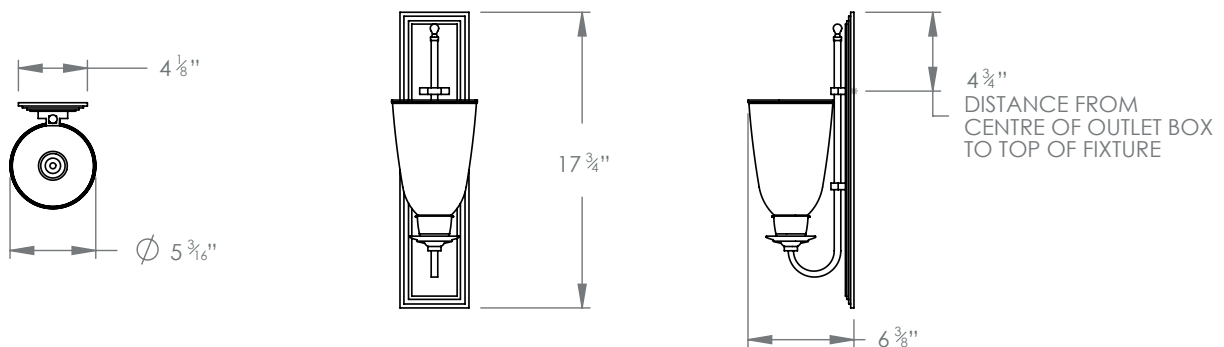

ALBERT WALL LIGHT

PRODUCT CODE WL42

CATEGORY: WALL LIGHTS

DIMENSIONS

PRODUCT CODE WL42

CATEGORY: WALL LIGHTS

ALBERT WALL LIGHT

LAMP TYPE	USA 1 x 60W (Max) E12 Candelabra
FINISH OPTIONS	Brass Polished Lacquered, Brass Polished Unlacquered, Antique Brass, Bronze, Chrome, Nickel Polished (shown) and Nickel Matte.
SIZE & SIMILAR OPTIONS	Albert Wall Light Double (WL79).
WEIGHT	6lb 10oz
ACCREDITATION	This product is UL certificated. 
CLEANING AND MAINTENANCE INSTRUCTIONS	<p>Glass: Remove the glass where it is safe to do so. The glass then can be cleaned with a glass cleaner and a lint free cloth. Do not spray glass cleaner directly on the glass or fixture as it could affect the metal finish. Ensure the light is switched off and take care not to pull the flex or allow water to come into contact with the electrical components. Regular dusting with a feather duster will also help keep the glass clean.</p> <p>Metalwork: We recommend a light polish with a non-abrasive lint free cloth. Do not use any metal cleaning products on the fixture as it can remove the finish entirely. Unlacquered brass finish will patinate slowly over time and can be brightened to brass by the use of a brass cleaning agent.</p>