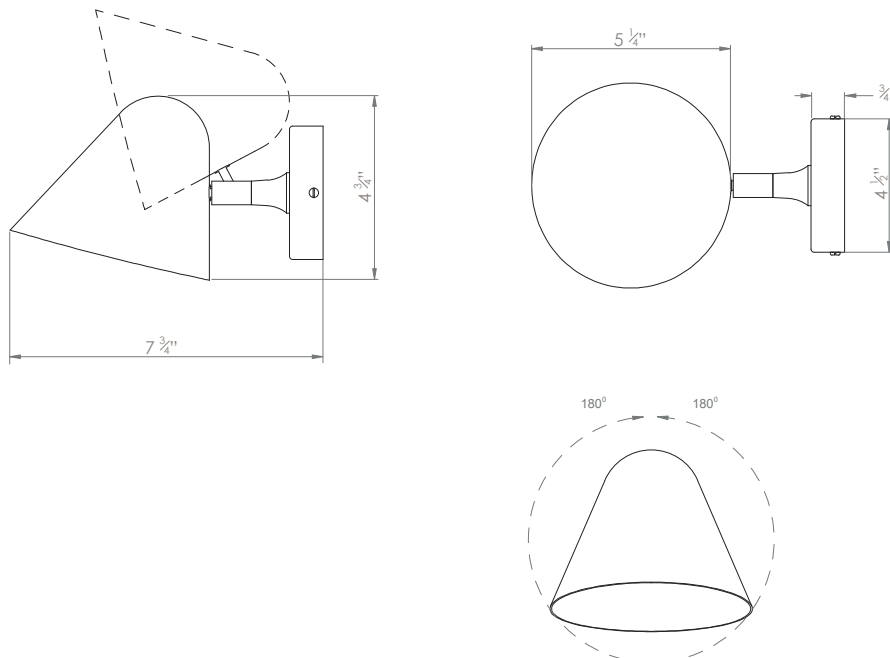

ZAC SPOT LIGHT WITH SWITCH

PRODUCT CODE WL421SW

CATEGORY: WALL LIGHTS

DIMENSIONS

HECTOR FINCH

PRODUCT CODE WL421SW

CATEGORY: WALL LIGHTS

ZAC SPOT LIGHT WITH SWITCH