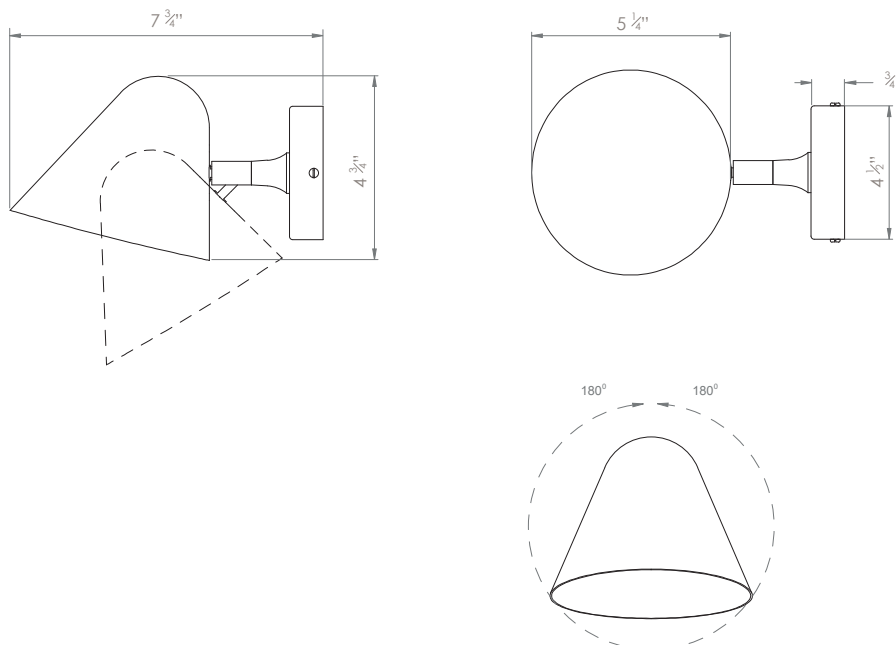

ZAC SPOT LIGHT WITH SWITCH

PRODUCT CODE WL421SW

CATEGORY: WALL LIGHTS

DIMENSIONS

HECTOR FINCH

PRODUCT CODE WL421SW

CATEGORY: WALL LIGHTS

ZAC SPOT LIGHT WITH SWITCH