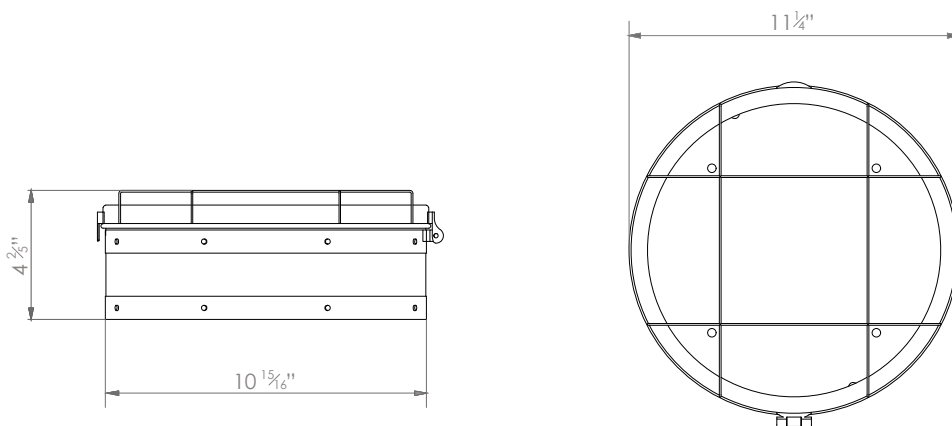

NAUTILUS BULKHEAD

PRODUCT CODE WL422

CATEGORY: WALL LIGHTS

DIMENSIONS

PRODUCT CODE WL422

CATEGORY: WALL LIGHTS

NAUTILUS BULKHEAD

LAMP TYPE	USA 2 x 40W (Max) E12 Candelabra
FINISH OPTIONS	Bronze (shown) and Polished Brass Copper.
SIZE & SIMILAR OPTIONS	Round Bulkhead With Cross Grille (WL114), Reound Bulkhead Central Fixing and Round Bulkhead With 3 Fixings.
WEIGHT	4lb 10oz
ACCREDITATION	This product is UL certificated. 
CLEANING AND MAINTENANCE INSTRUCTIONS	<p>Metalwork: We recommend a light polish with a non-abrasive lint free cloth. Do not use any metal cleaning products on the fixture as it can remove the finish entirely. Unlacquered brass finish will patinate slowly over time and can be brightened to brass by the use of a brass cleaning agent.</p> <p>Glass: Remove the glass where it is safe to do so. The glass then can be cleaned with a glass cleaner and a lint free cloth. Do not spray glass cleaner directly on the glass or fixture as it could affect the metal finish. Ensure the light is switched off and take care not to pull the flex or allow water to come into contact with the electrical components. Regular dusting with a feather duster will also help keep the glass clean.</p>