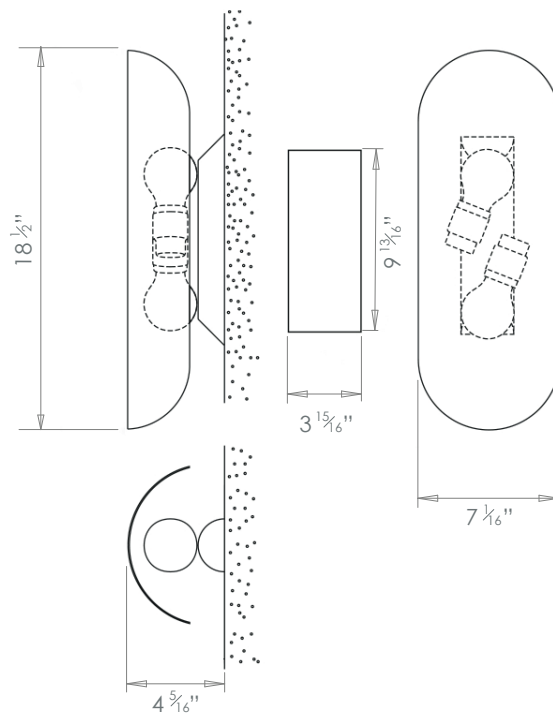

## ALIA WALL LAMP

PRODUCT CODE WL428

CATEGORY: WALL LIGHTS

### DIMENSIONS

HECTOR FINCH

PRODUCT CODE WL428

CATEGORY: WALL LIGHTS

---

## ALIA WALL LAMP

---

**LAMP TYPE**

**USA**

2 x E26 (Max) 100W

---

**FINISH OPTIONS**

Brass Polished Lacquered, Brass Brushed Lacquered, Chrome, Nickel Polished (shown) and Nickel Matte.

---

**SIZE & SIMILAR OPTIONS**

Gea Wall Lamp (WL413).

---

**WEIGHT**

4lb 10oz

---

**CLEANING AND  
MAINTENANCE  
INSTRUCTIONS**