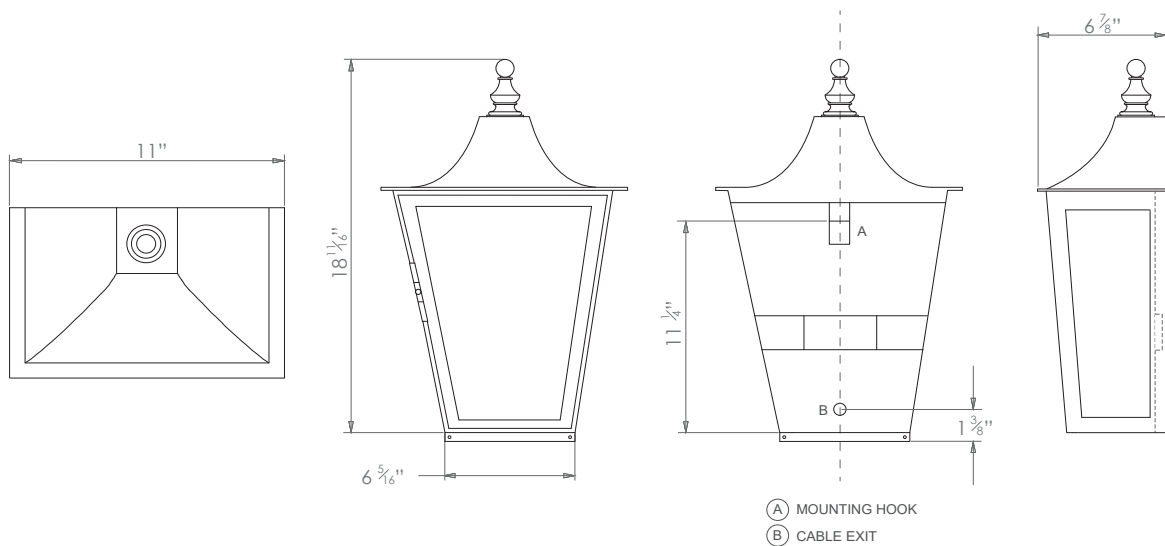

HECTOR FINCH

ATHENA WALL LANTERN ZINC LARGE

PRODUCT CODE WL430ZINCL

CATEGORY: WALL LANTERNS

DIMENSIONS

PRODUCT CODE WL430ZINCL

CATEGORY: WALL LANTERNS

ATHENA WALL LANTERN ZINC LARGE

LAMP TYPE	USA 1 x Osh Lamp with 33W (Max) G9 halogen
FINISH OPTIONS	Zinc (shown).
SIZE & SIMILAR OPTIONS	Athena Hanging Lantern on Bracket (WL134), Athena Wall Lantern Small (WL430S), Athena Hanging Lantern Small (LA412S) and Athena Hanging Lantern Large (LA412L).
WEIGHT	8lb 13oz
ACCREDITATION	This product is UL certificated. 
CLEANING AND MAINTENANCE INSTRUCTIONS	<p>Glass: Remove the glass where it is safe to do so. The glass then can be cleaned with a glass cleaner and a lint free cloth. Do not spray glass cleaner directly on the glass or fixture as it could affect the metal finish. Ensure the light is switched off and take care not to pull the flex or allow water to come into contact with the electrical components. Regular dusting with a feather duster will also help keep the glass clean.</p> <p>Metalwork: We recommend a light polish with a non-abrasive lint free cloth. Do not use any metal cleaning products on the fixture as it can remove the finish entirely. Unlacquered brass finish will patinate slowly over time and can be brightened to brass by the use of a brass cleaning agent.</p>