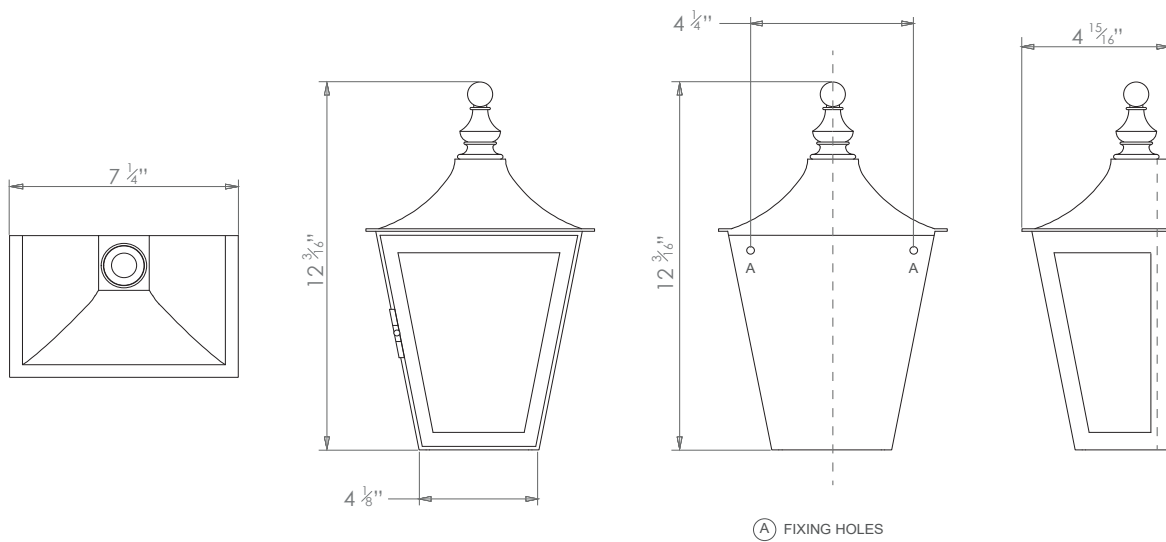

HECTOR FINCH

ATHENA WALL LANTERN ZINC SMALL

PRODUCT CODE WL430ZINCS

CATEGORY: WALL LANTERNS

DIMENSIONS

PRODUCT CODE WL430ZINCS

CATEGORY: WALL LANTERNS

ATHENA WALL LANTERN ZINC SMALL

LAMP TYPE	USA 1 x Osh Lamp with 33W (Max) G9 halogen
FINISH OPTIONS	Zinc (shown).
SIZE & SIMILAR OPTIONS	Athena Hanging Lantern on Bracket (WL134), Athena Hanging Lantern Small (LA412S), Athena Wall Lantern Large (WL430L) and Athena Hanging Lantern Large (LA412L).
WEIGHT	5lb 8oz
ACCREDITATION	This product is UL certificated. 
CLEANING AND MAINTENANCE INSTRUCTIONS	<p>Glass: Remove the glass where it is safe to do so. The glass then can be cleaned with a glass cleaner and a lint free cloth. Do not spray glass cleaner directly on the glass or fixture as it could affect the metal finish. Ensure the light is switched off and take care not to pull the flex or allow water to come into contact with the electrical components. Regular dusting with a feather duster will also help keep the glass clean.</p> <p>Metalwork: We recommend a light polish with a non-abrasive lint free cloth. Do not use any metal cleaning products on the fixture as it can remove the finish entirely. Unlacquered brass finish will patinate slowly over time and can be brightened to brass by the use of a brass cleaning agent.</p>