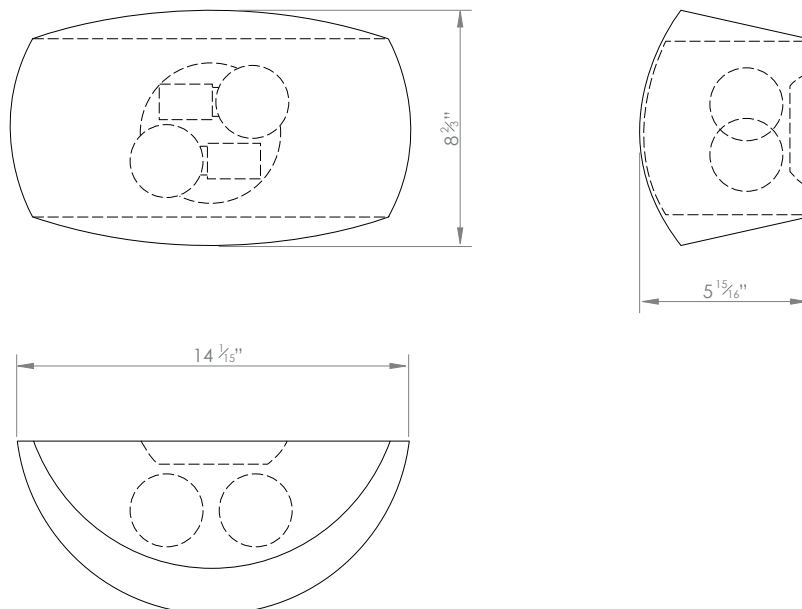

### DIMENSIONS

HECTOR FINCH

PRODUCT CODE WL431

CATEGORY: WALL LIGHTS

---