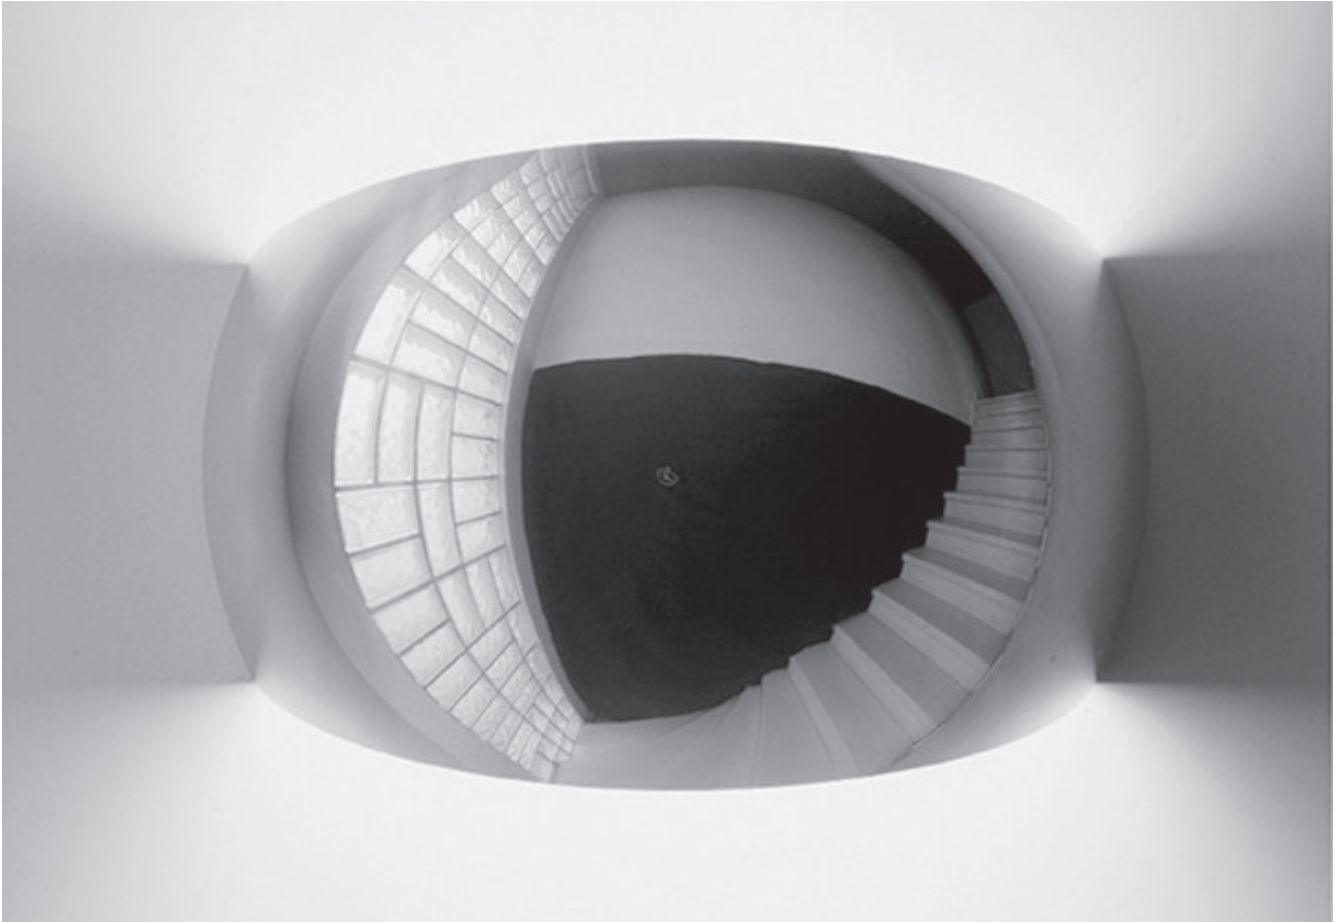

## BEO WALL LAMP

PRODUCT CODE WL431

CATEGORY: WALL LIGHTS

### DIMENSIONS

HECTOR FINCH

PRODUCT CODE WL431

CATEGORY: WALL LIGHTS

---