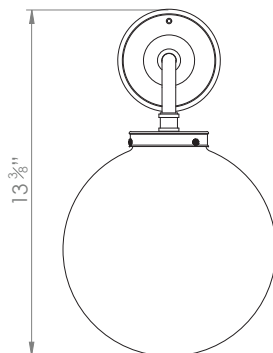

HECTOR FINCH

OPAL GLOBE WALL LIGHT

PRODUCT CODE WL44

CATEGORY: WALL LIGHTS

DIMENSIONS

PRODUCT CODE WL44

CATEGORY: WALL LIGHTS

OPAL GLOBE WALL LIGHT

LAMP TYPE	USA 1 x 60W (Max) E26 Golfball
FINISH OPTIONS	Brass Polished Lacquered, Brass Polished Unlacquered, Antique Brass, Bronze (shown), Chrome, Nickel Polished and Nickel Matte.
SIZE & SIMILAR OPTIONS	Hector Mini Globe Wall Light Seeded Glass (WL426), Hector Mini Globe Wall Light Opal Glass (WL425), Hector Mini Globe Pendant Clear Glass (PL142) and Hector Mini Globe Pendant Opal Glass (PL143).
WEIGHT	3lb 15oz
CLEANING AND MAINTENANCE INSTRUCTIONS	<p>Metalwork: We recommend a light polish with a non-abrasive lint free cloth. Do not use any metal cleaning products on the fixture as it can remove the finish entirely. Unlacquered brass finish will patinate slowly over time and can be brightened to brass by the use of a brass cleaning agent.</p> <p>Glass: Remove the glass where it is safe to do so. The glass then can be cleaned with a glass cleaner and a lint free cloth. Do not spray glass cleaner directly on the glass or fixture as it could affect the metal finish. Ensure the light is switched off and take care not to pull the flex or allow water to come into contact with the electrical components. Regular dusting with a feather duster will also help keep the glass clean.</p>