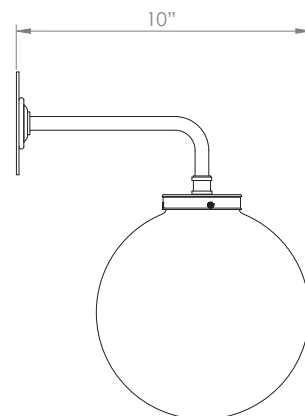

HECTOR FINCH

OPAL GLOBE WALL LIGHT

PRODUCT CODE WL44

CATEGORY: WALL LIGHTS

DIMENSIONS

PRODUCT CODE WL44

CATEGORY: WALL LIGHTS

OPAL GLOBE WALL LIGHT

LAMP TYPE	USA 1 x 60W (Max) E26 Golfball
FINISH OPTIONS	Brass Polished Lacquered, Brass Polished Unlacquered, Antique Brass, Bronze (shown), Chrome, Nickel Polished and Nickel Matte.
SIZE & SIMILAR OPTIONS	Hector Mini Globe Wall Light Seeded Glass (WL426), Hector Mini Globe Wall Light Opal Glass (WL425), Hector Mini Globe Pendant Clear Glass (PL142) and Hector Mini Globe Pendant Opal Glass (PL143).
WEIGHT	3lb 15oz
CLEANING AND MAINTENANCE INSTRUCTIONS	<p>Metalwork: We recommend a light polish with a non-abrasive lint free cloth. Do not use any metal cleaning products on the fixture as it can remove the finish entirely. Unlacquered brass finish will patinate slowly over time and can be brightened to brass by the use of a brass cleaning agent.</p> <p>Glass: Remove the glass where it is safe to do so. The glass then can be cleaned with a glass cleaner and a lint free cloth. Do not spray glass cleaner directly on the glass or fixture as it could affect the metal finish. Ensure the light is switched off and take care not to pull the flex or allow water to come into contact with the electrical components. Regular dusting with a feather duster will also help keep the glass clean.</p>