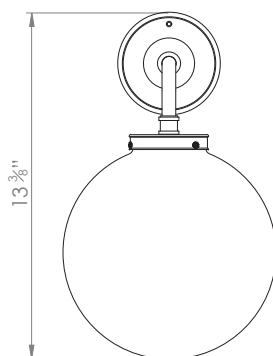

HECTOR FINCH

OPAL GLOBE WALL LIGHT

PRODUCT CODE WL44

CATEGORY: WALL LIGHTS

DIMENSIONS

PRODUCT CODE WL44

CATEGORY: WALL LIGHTS

OPAL GLOBE WALL LIGHT

LAMP TYPE	USA 1 x 60W (Max) E26 Golfball
FINISH OPTIONS	Brass Polished Lacquered, Brass Polished Unlacquered, Antique Brass, Bronze (shown), Chrome, Nickel Polished and Nickel Matte.
SIZE & SIMILAR OPTIONS	Hector Mini Globe Wall Light Seeded Glass (WL426), Hector Mini Globe Wall Light Opal Glass (WL425), Hector Mini Globe Pendant Clear Glass (PL142) and Hector Mini Globe Pendant Opal Glass (PL143).
WEIGHT	3lb 15oz
CLEANING AND MAINTENANCE INSTRUCTIONS	<p>Metalwork: We recommend a light polish with a non-abrasive lint free cloth. Do not use any metal cleaning products on the fixture as it can remove the finish entirely. Unlacquered brass finish will patinate slowly over time and can be brightened to brass by the use of a brass cleaning agent.</p> <p>Glass: Remove the glass where it is safe to do so. The glass then can be cleaned with a glass cleaner and a lint free cloth. Do not spray glass cleaner directly on the glass or fixture as it could affect the metal finish. Ensure the light is switched off and take care not to pull the flex or allow water to come into contact with the electrical components. Regular dusting with a feather duster will also help keep the glass clean.</p>