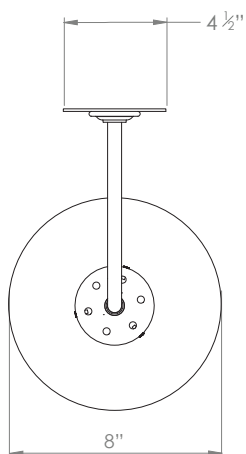

HECTOR FINCH

OPAL GLOBE WALL LIGHT

PRODUCT CODE WL44

CATEGORY: WALL LIGHTS

DIMENSIONS

PRODUCT CODE WL44

CATEGORY: WALL LIGHTS

OPAL GLOBE WALL LIGHT

LAMP TYPE	USA 1 x 60W (Max) E26 Golfball
FINISH OPTIONS	Brass Polished Lacquered, Brass Polished Unlacquered, Antique Brass, Bronze (shown), Chrome, Nickel Polished and Nickel Matte.
SIZE & SIMILAR OPTIONS	Hector Mini Globe Wall Light Seeded Glass (WL426), Hector Mini Globe Wall Light Opal Glass (WL425), Hector Mini Globe Pendant Clear Glass (PL142) and Hector Mini Globe Pendant Opal Glass (PL143).
WEIGHT	3lb 15oz
CLEANING AND MAINTENANCE INSTRUCTIONS	<p>Metalwork: We recommend a light polish with a non-abrasive lint free cloth. Do not use any metal cleaning products on the fixture as it can remove the finish entirely. Unlacquered brass finish will patinate slowly over time and can be brightened to brass by the use of a brass cleaning agent.</p> <p>Glass: Remove the glass where it is safe to do so. The glass then can be cleaned with a glass cleaner and a lint free cloth. Do not spray glass cleaner directly on the glass or fixture as it could affect the metal finish. Ensure the light is switched off and take care not to pull the flex or allow water to come into contact with the electrical components. Regular dusting with a feather duster will also help keep the glass clean.</p>