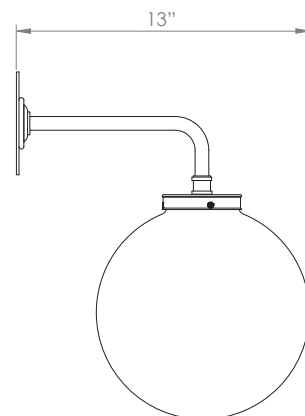

HECTOR FINCH

OPAL GLOBE WALL LIGHT

PRODUCT CODE WL44

CATEGORY: WALL LIGHTS

DIMENSIONS

PRODUCT CODE WL44

CATEGORY: WALL LIGHTS

OPAL GLOBE WALL LIGHT

LAMP TYPE	USA 1 x 60W (Max) E26 Golfball
FINISH OPTIONS	Brass Polished Lacquered, Brass Polished Unlacquered, Antique Brass, Bronze (shown), Chrome, Nickel Polished and Nickel Matte.
SIZE & SIMILAR OPTIONS	Hector Mini Globe Wall Light Seeded Glass (WL426), Hector Mini Globe Wall Light Opal Glass (WL425), Hector Mini Globe Pendant Clear Glass (PL142) and Hector Mini Globe Pendant Opal Glass (PL143).
WEIGHT	3lb 15oz
CLEANING AND MAINTENANCE INSTRUCTIONS	<p>Metalwork: We recommend a light polish with a non-abrasive lint free cloth. Do not use any metal cleaning products on the fixture as it can remove the finish entirely. Unlacquered brass finish will patinate slowly over time and can be brightened to brass by the use of a brass cleaning agent.</p> <p>Glass: Remove the glass where it is safe to do so. The glass then can be cleaned with a glass cleaner and a lint free cloth. Do not spray glass cleaner directly on the glass or fixture as it could affect the metal finish. Ensure the light is switched off and take care not to pull the flex or allow water to come into contact with the electrical components. Regular dusting with a feather duster will also help keep the glass clean.</p>