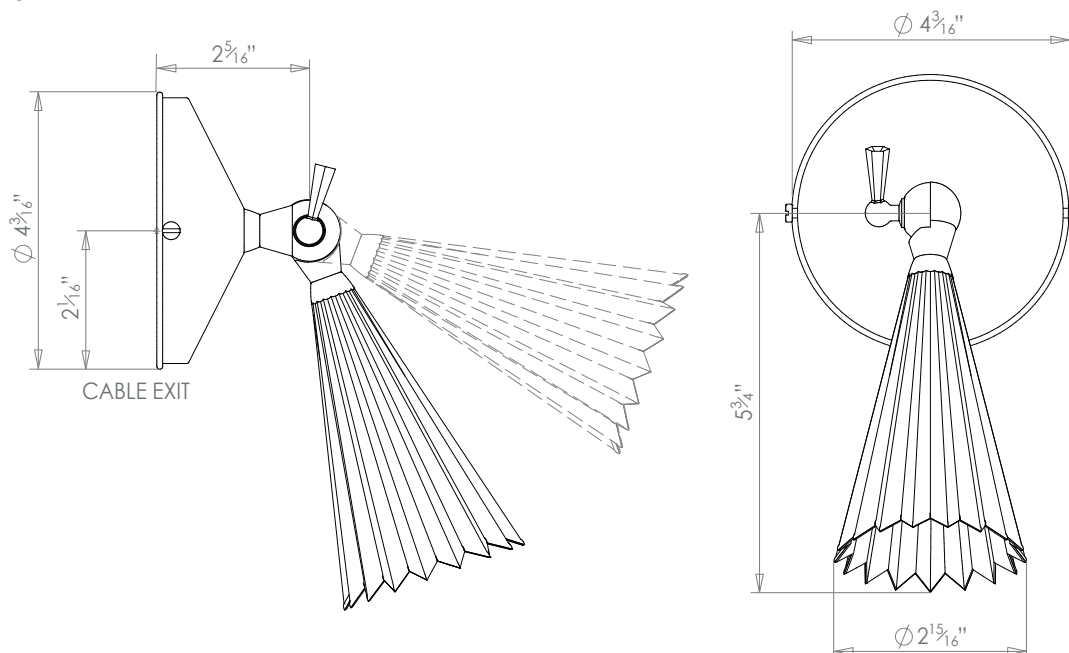

HECTOR FINCH

SIMONE WALL LIGHT

PRODUCT CODE WL454

CATEGORY: WALL LIGHTS

DIMENSIONS

PRODUCT CODE WL454

CATEGORY: WALL LIGHTS

SIMONE WALL LIGHT

LAMP TYPE

USA

1 x 5W (Max) GU10 LED

FINISH OPTIONS

Brass Polished Unlacquered, Antique Brass, Bronze (shown), and Nickel Polished

SIZE & SIMILAR OPTIONS

Simone Ceiling Light (CL37).

ADDITIONAL INFORMATION