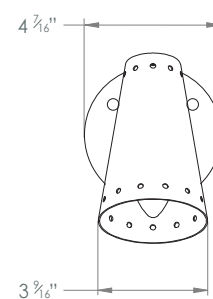

HECTOR FINCH

MAX LIBRARY LIGHT

PRODUCT CODE WL456

CATEGORY: WALL LIGHTS

DIMENSIONS

PRODUCT CODE WL456

CATEGORY: WALL LIGHTS

MAX LIBRARY LIGHT

LAMP TYPE	USA 1 x 40W (Max) E12 Golfball
FINISH OPTIONS	Brass Polished Lacquered, Brass Polished Unlacquered, Antique Brass, Bronze (shown), Chrome, Nickel Polished and Nickel Matte.
COLOUR OPTIONS	 White  Black
SIZE & SIMILAR OPTIONS	Max Wall Light (WL463).
WEIGHT	14oz
CLEANING AND MAINTENANCE INSTRUCTIONS	Metalwork: We recommend a light polish with a non-abrasive lint free cloth. Do not use any metal cleaning products on the fixture as it can remove the finish entirely. Unlacquered brass finish will patinate slowly over time and can be brightened to brass by the use of a brass cleaning agent.