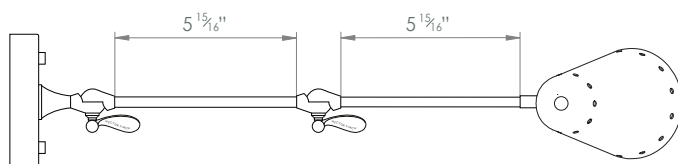

HECTOR FINCH

MAX LIBRARY LIGHT

PRODUCT CODE WL456

CATEGORY: WALL LIGHTS

DIMENSIONS

PRODUCT CODE WL456

CATEGORY: WALL LIGHTS

MAX LIBRARY LIGHT

LAMP TYPE	USA 1 x 40W (Max) E12 Golfball
FINISH OPTIONS	Brass Polished Lacquered, Brass Polished Unlacquered, Antique Brass, Bronze (shown), Chrome, Nickel Polished and Nickel Matte.
COLOUR OPTIONS	 White  Black
SIZE & SIMILAR OPTIONS	Max Wall Light (WL463).
WEIGHT	14oz
CLEANING AND MAINTENANCE INSTRUCTIONS	Metalwork: We recommend a light polish with a non-abrasive lint free cloth. Do not use any metal cleaning products on the fixture as it can remove the finish entirely. Unlacquered brass finish will patinate slowly over time and can be brightened to brass by the use of a brass cleaning agent.