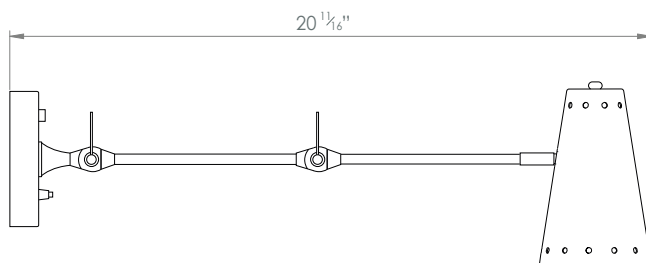

HECTOR FINCH

MAX LIBRARY LIGHT

PRODUCT CODE WL456

CATEGORY: WALL LIGHTS

DIMENSIONS

PRODUCT CODE WL456

CATEGORY: WALL LIGHTS

MAX LIBRARY LIGHT

LAMP TYPE	USA 1 x 40W (Max) E12 Golfball
FINISH OPTIONS	Brass Polished Lacquered, Brass Polished Unlacquered, Antique Brass, Bronze (shown), Chrome, Nickel Polished and Nickel Matte.
COLOUR OPTIONS	 White  Black
SIZE & SIMILAR OPTIONS	Max Wall Light (WL463).
WEIGHT	14oz
CLEANING AND MAINTENANCE INSTRUCTIONS	Metalwork: We recommend a light polish with a non-abrasive lint free cloth. Do not use any metal cleaning products on the fixture as it can remove the finish entirely. Unlacquered brass finish will patinate slowly over time and can be brightened to brass by the use of a brass cleaning agent.