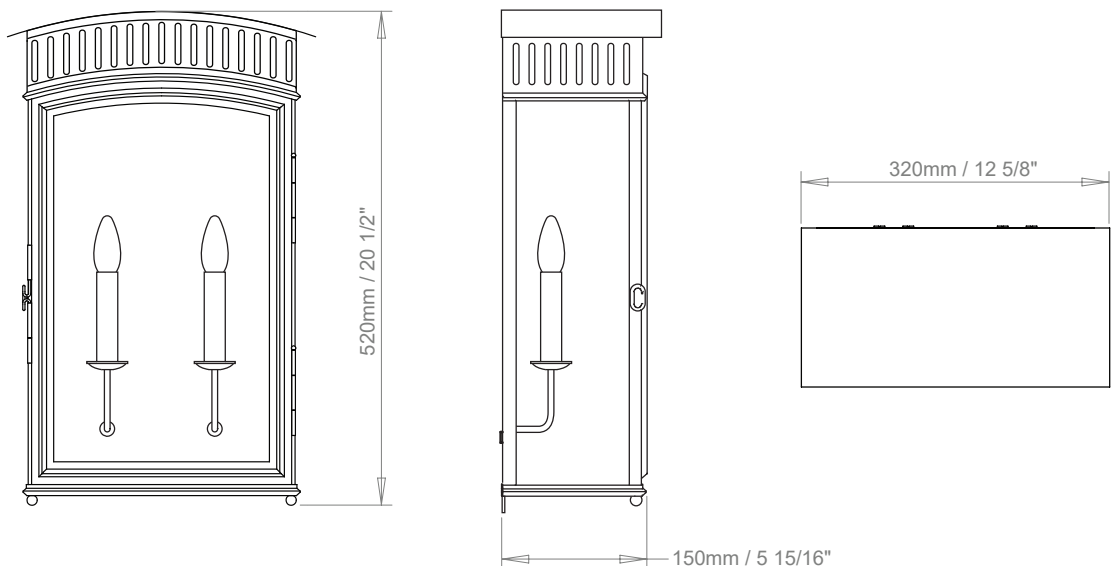

HECTOR FINCH

ETNA WALL LANTERN, LARGE

The Etna Lantern is a great addition to the range of zinc lanterns on offer at Hector Finch. It is a bold and punchy design, handmade exclusively for Hector Finch Lighting.

PRODUCT CODE WL459L

CATEGORY: WALL LANTERNS

DIMENSIONS

ETNA WALL LANTERN, LARGE

**LAMP TYPE
INCANDESCENT****UK**
2 x Osh Lamp with 33W
(Max) G9 halogen**EU**
2 x Osh Lamp with 33W
(Max) G9 halogen**USA**
2 x 60W (Max) E12 Candle