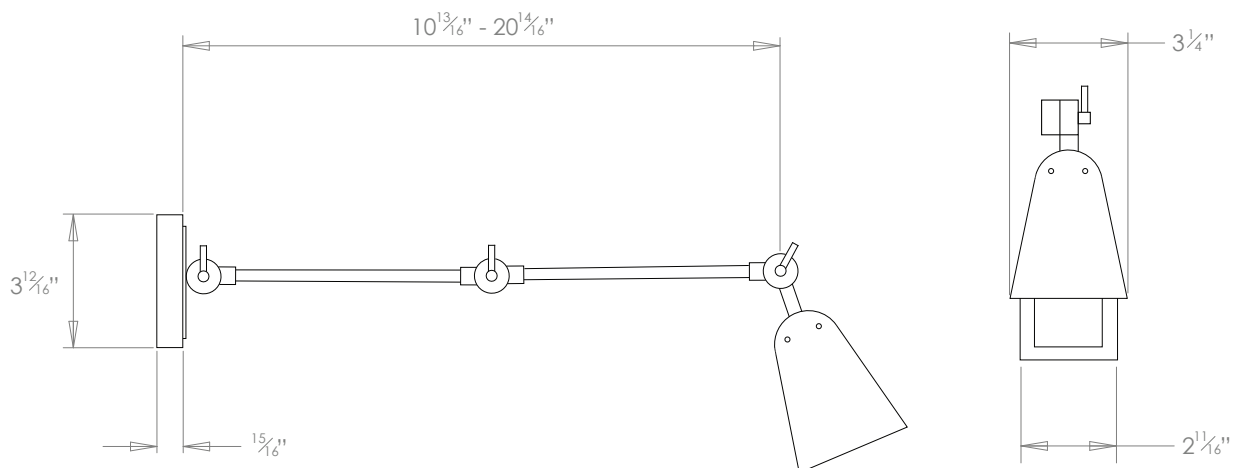

## DIDO DOUBLE ARM WALL LIGHT

PRODUCT CODE WL461

CATEGORY: WALL LIGHTS

### DIMENSIONS

PRODUCT CODE WL461

CATEGORY: WALL LIGHTS

---