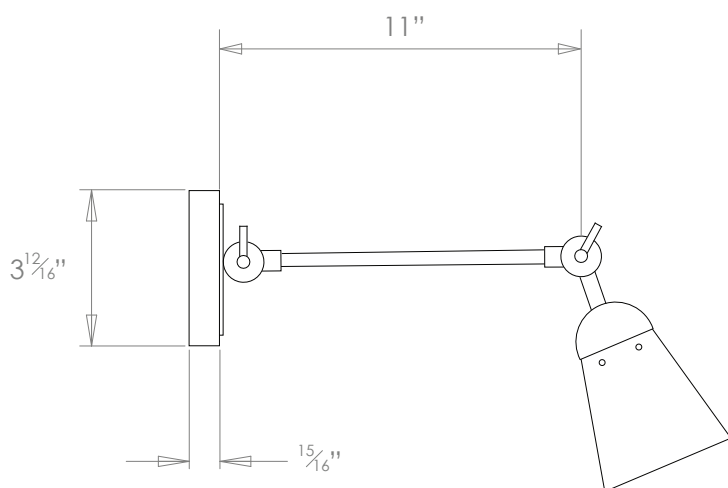

HECTOR FINCH

DIDO SINGLE ARM WALL LIGHT

PRODUCT CODE WL462

CATEGORY: WALL LIGHTS

DIMENSIONS

HECTOR FINCH

PRODUCT CODE WL462

CATEGORY: WALL LIGHTS