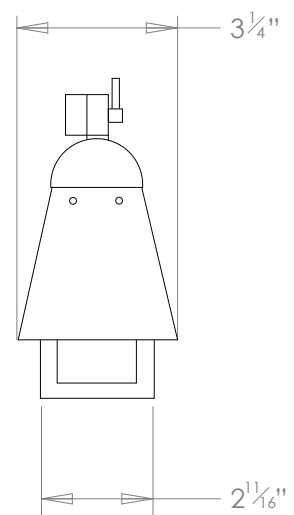

HECTOR FINCH

DIDO SINGLE ARM WALL LIGHT

PRODUCT CODE WL462

CATEGORY: WALL LIGHTS

DIMENSIONS

HECTOR FINCH

PRODUCT CODE WL462

CATEGORY: WALL LIGHTS