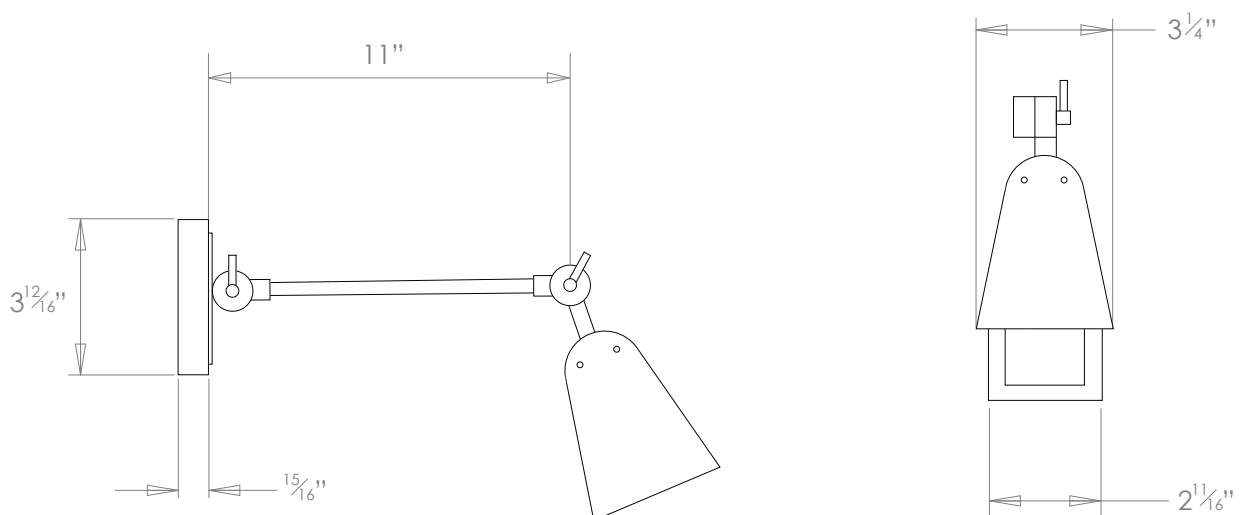

### DIMENSIONS

HECTOR FINCH

PRODUCT CODE WL462

CATEGORY: WALL LIGHTS

---