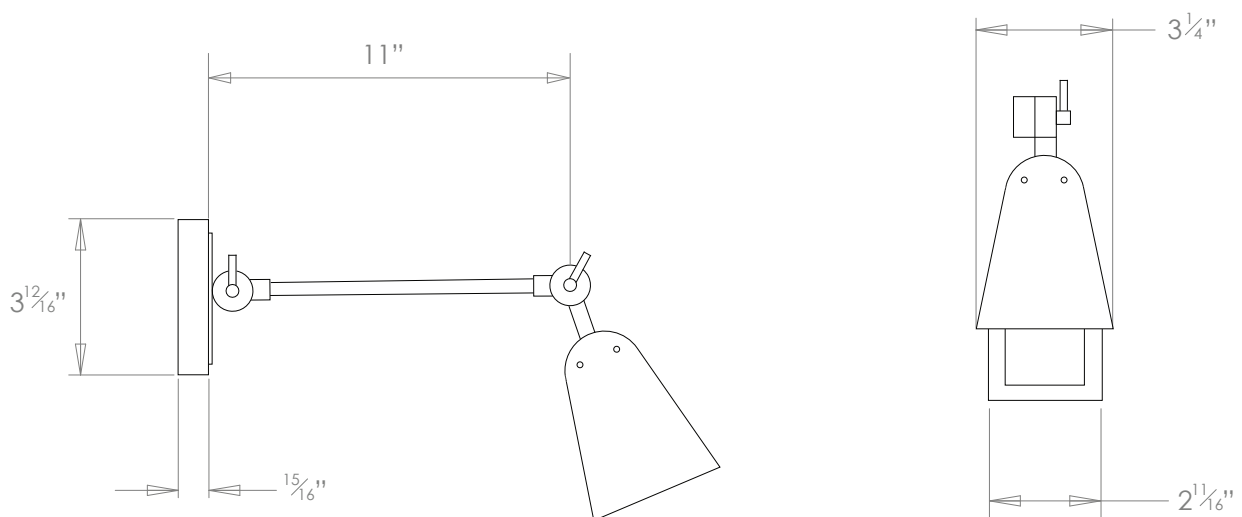

DIDO SINGLE ARM WALL LIGHT

PRODUCT CODE WL462

CATEGORY: WALL LIGHTS

DIMENSIONS

PRODUCT CODE WL462

CATEGORY: WALL LIGHTS

DIDO SINGLE ARM WALL LIGHT

LAMP TYPE	USA 1 x 5W (Max) GU10 LED
FINISH OPTIONS	Brass Polished Lacquered, Brass Polished Unlacquered, Antique Brass (shown), Bronze, Chrome, Nickel Polished and Nickel Matte.
SIZE & SIMILAR OPTIONS	Dido Double Arm (WL461), Zac Spot Light (WL421), Zac Library Light (WL455) and Max Library Light (WL456).
WEIGHT	1lb 5oz
ADDITIONAL INFORMATION	Supplied with a GU10 LED bulb, 5W, 2700k Warm White. Dimmable GU10 bulbs can be sourced online or at a local hardware store.
CLEANING AND MAINTENANCE INSTRUCTIONS	Metalwork: We recommend a light polish with a non-abrasive lint free cloth. Do not use any metal cleaning products on the fixture as it can remove the finish entirely. Unlacquered brass finish will patinate slowly over time and can be brightened to brass by the use of a brass cleaning agent.