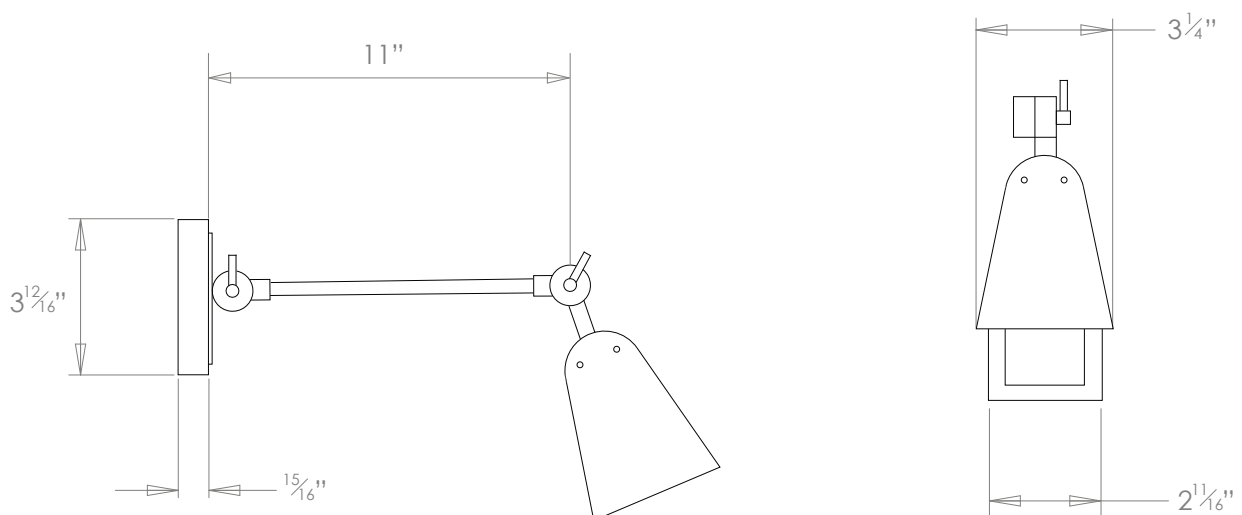

### DIMENSIONS

HECTOR FINCH

PRODUCT CODE WL462SW

CATEGORY: WALL LIGHTS

---