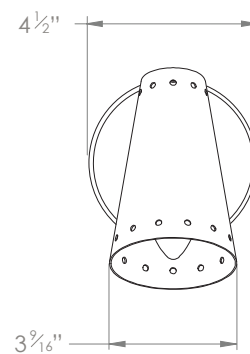

HECTOR FINCH

MAX WALL LIGHT

PRODUCT CODE WL463

CATEGORY: WALL LIGHTS

DIMENSIONS

PRODUCT CODE WL463

CATEGORY: WALL LIGHTS

MAX WALL LIGHT

LAMP TYPE	USA 1 x 40W (Max) E12 Golfball
FINISH OPTIONS	Brass Polished Lacquered (shown), Brass Polished Unlacquered, Antique Brass, Bronze, Chrome, Nickel Polished and Nickel Matte.
COLOUR OPTIONS	 White Black
SIZE & SIMILAR OPTIONS	Max Library Light (WL456).
WEIGHT	2lb 11oz
CLEANING AND MAINTENANCE INSTRUCTIONS	Metalwork: We recommend a light polish with a non-abrasive lint free cloth. Do not use any metal cleaning products on the fixture as it can remove the finish entirely. Unlacquered brass finish will patinate slowly over time and can be brightened to brass by the use of a brass cleaning agent.