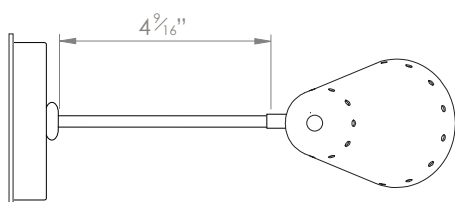

HECTOR FINCH

MAX WALL LIGHT

PRODUCT CODE WL463

CATEGORY: WALL LIGHTS

DIMENSIONS

PRODUCT CODE WL463

CATEGORY: WALL LIGHTS

MAX WALL LIGHT

LAMP TYPE	USA 1 x 40W (Max) E12 Golfball
FINISH OPTIONS	Brass Polished Lacquered (shown), Brass Polished Unlacquered, Antique Brass, Bronze, Chrome, Nickel Polished and Nickel Matte.
COLOUR OPTIONS	 White Black
SIZE & SIMILAR OPTIONS	Max Library Light (WL456).
WEIGHT	2lb 11oz
CLEANING AND MAINTENANCE INSTRUCTIONS	Metalwork: We recommend a light polish with a non-abrasive lint free cloth. Do not use any metal cleaning products on the fixture as it can remove the finish entirely. Unlacquered brass finish will patinate slowly over time and can be brightened to brass by the use of a brass cleaning agent.