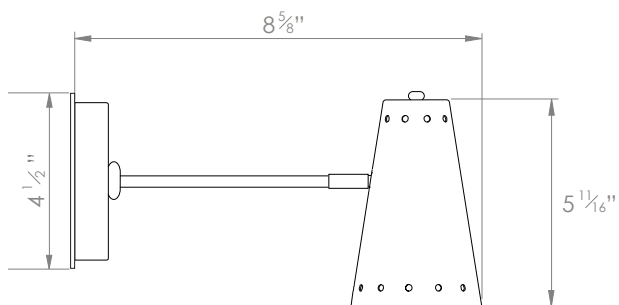

HECTOR FINCH

MAX WALL LIGHT

PRODUCT CODE WL463

CATEGORY: WALL LIGHTS

DIMENSIONS

PRODUCT CODE WL463

CATEGORY: WALL LIGHTS

MAX WALL LIGHT

LAMP TYPE	USA 1 x 40W (Max) E12 Golfball
FINISH OPTIONS	Brass Polished Lacquered (shown), Brass Polished Unlacquered, Antique Brass, Bronze, Chrome, Nickel Polished and Nickel Matte.
COLOUR OPTIONS	 White Black
SIZE & SIMILAR OPTIONS	Max Library Light (WL456).
WEIGHT	2lb 11oz
CLEANING AND MAINTENANCE INSTRUCTIONS	Metalwork: We recommend a light polish with a non-abrasive lint free cloth. Do not use any metal cleaning products on the fixture as it can remove the finish entirely. Unlacquered brass finish will patinate slowly over time and can be brightened to brass by the use of a brass cleaning agent.