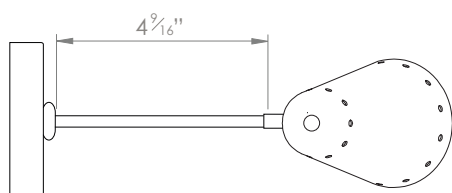

HECTOR FINCH

MAX WALL LIGHT

PRODUCT CODE WL463

CATEGORY: WALL LIGHTS

DIMENSIONS

PRODUCT CODE WL463

CATEGORY: WALL LIGHTS

MAX WALL LIGHT

LAMP TYPE	USA 1 x 40W (Max) E12 Golfball
FINISH OPTIONS	Brass Polished Lacquered (shown), Brass Polished Unlacquered, Antique Brass, Bronze, Chrome, Nickel Polished and Nickel Matte.
COLOUR OPTIONS	 White Black
SIZE & SIMILAR OPTIONS	Max Library Light (WL456).
WEIGHT	2lb 11oz
CLEANING AND MAINTENANCE INSTRUCTIONS	Metalwork: We recommend a light polish with a non-abrasive lint free cloth. Do not use any metal cleaning products on the fixture as it can remove the finish entirely. Unlacquered brass finish will patinate slowly over time and can be brightened to brass by the use of a brass cleaning agent.