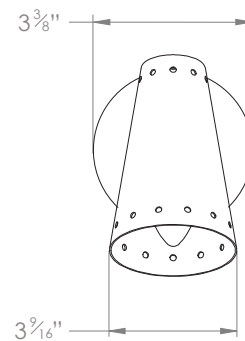

HECTOR FINCH

MAX WALL LIGHT

PRODUCT CODE WL463

CATEGORY: WALL LIGHTS

DIMENSIONS

PRODUCT CODE WL463

CATEGORY: WALL LIGHTS

MAX WALL LIGHT

LAMP TYPE	USA 1 x 40W (Max) E12 Golfball
FINISH OPTIONS	Brass Polished Lacquered (shown), Brass Polished Unlacquered, Antique Brass, Bronze, Chrome, Nickel Polished and Nickel Matte.
COLOUR OPTIONS	 White Black
SIZE & SIMILAR OPTIONS	Max Library Light (WL456).
WEIGHT	2lb 11oz
CLEANING AND MAINTENANCE INSTRUCTIONS	Metalwork: We recommend a light polish with a non-abrasive lint free cloth. Do not use any metal cleaning products on the fixture as it can remove the finish entirely. Unlacquered brass finish will patinate slowly over time and can be brightened to brass by the use of a brass cleaning agent.