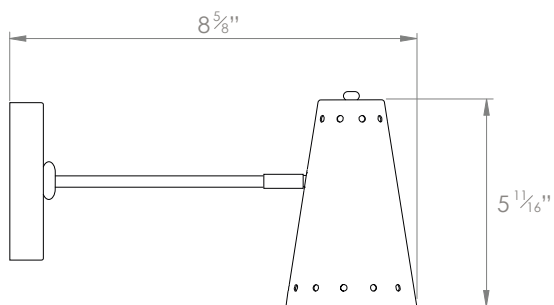

HECTOR FINCH

MAX WALL LIGHT

PRODUCT CODE WL463

CATEGORY: WALL LIGHTS

DIMENSIONS

PRODUCT CODE WL463

CATEGORY: WALL LIGHTS

MAX WALL LIGHT

LAMP TYPE	USA 1 x 40W (Max) E12 Golfball
FINISH OPTIONS	Brass Polished Lacquered (shown), Brass Polished Unlacquered, Antique Brass, Bronze, Chrome, Nickel Polished and Nickel Matte.
COLOUR OPTIONS	 White Black
SIZE & SIMILAR OPTIONS	Max Library Light (WL456).
WEIGHT	2lb 11oz
CLEANING AND MAINTENANCE INSTRUCTIONS	Metalwork: We recommend a light polish with a non-abrasive lint free cloth. Do not use any metal cleaning products on the fixture as it can remove the finish entirely. Unlacquered brass finish will patinate slowly over time and can be brightened to brass by the use of a brass cleaning agent.