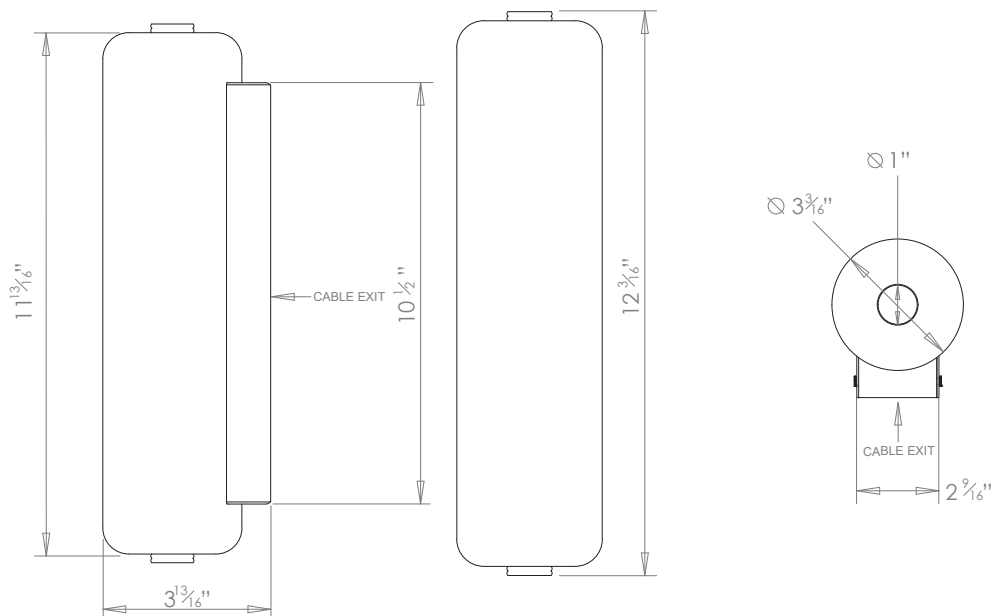

HECTOR FINCH

ZEPPELIN WALL LIGHT

PRODUCT CODE WL465

CATEGORY: WALL LIGHTS

DIMENSIONS

PRODUCT CODE WL465

CATEGORY: WALL LIGHTS

ZEPPELIN WALL LIGHT