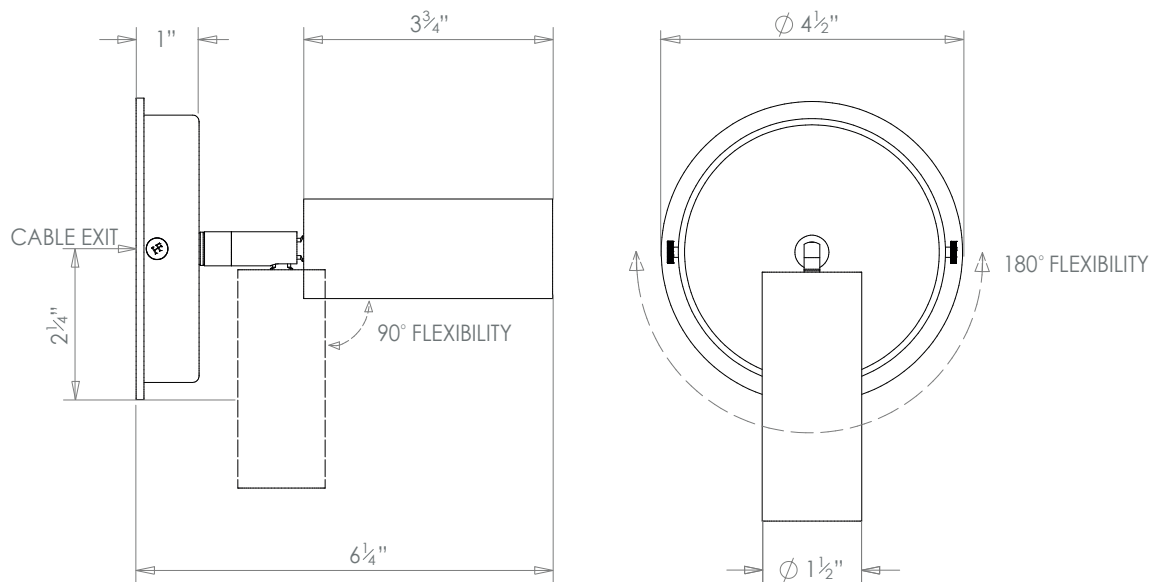

ANGELA WALL LIGHT MINI

PRODUCT CODE WL468

CATEGORY: WALL LIGHTS

DIMENSIONS

PRODUCT CODE WL468

CATEGORY: WALL LIGHTS

ANGELA READING LIGHT

LAMP TYPE	USA 1 x 3W (Max) GU10 Mini Reflector
FINISH OPTIONS	Brass Polished Lacquered, Brass Polished Unlacquered, Antique Brass (shown), Bronze, Chrome, Nickel Polished and Nickel Matt.
SIZE & SIMILAR OPTIONS	Angela Task Light (WL469) and Angela Table Light (TL52)
ADDITIONAL INFORMATION	Supplied with a non-dimmable GU10 Mini Reflector. Dimmable GU10 bulbs can be sourced online or hardware stores.
CLEANING AND MAINTENANCE INSTRUCTIONS	Metalwork: We recommend a light polish with a non-abrasive lint free cloth. Do not use any metal cleaning products on the fixture as it can remove the finish entirely. Unlacquered brass finish will patinate slowly over time and can be brightened to brass by the use of a brass cleaning agent.