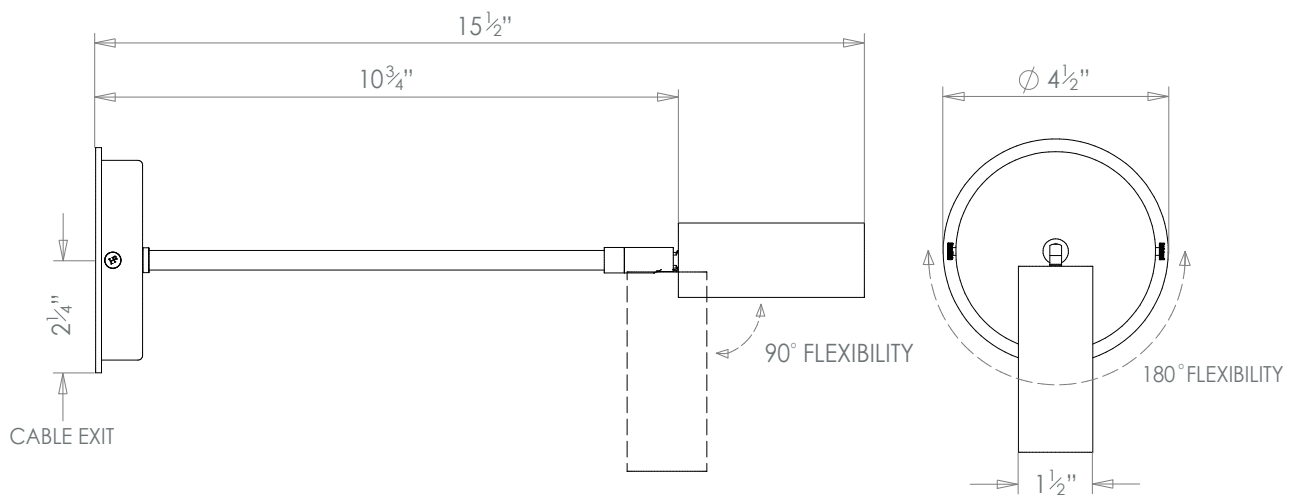

ANGELA TASK LIGHT

PRODUCT CODE WL469

CATEGORY: WALL LIGHTS

DIMENSIONS

PRODUCT CODE WL469

CATEGORY: WALL LIGHTS

ANGELA TASK LIGHT

LAMP TYPE	USA 1 x 3W (Max) GU10 Mini Reflector
FINISH OPTIONS	Brass Polished Lacquered, Brass Polished Unlacquered, Antique Brass, Bronze (shown), Chrome, Nickel Polished and Nickel Matt.
SIZE & SIMILAR OPTIONS	Angela Wall Light Mini (WL468) and Angela Table Light (TL52)
ADDITIONAL INFORMATION	Supplied with a non-dimmable GU10 Mini Reflector. Dimmable GU10 bulbs can be sourced online or hardware stores.
CLEANING AND MAINTENANCE INSTRUCTIONS	Metalwork: We recommend a light polish with a non-abrasive lint free cloth. Do not use any metal cleaning products on the fixture as it can remove the finish entirely. Unlacquered brass finish will patinate slowly over time and can be brightened to brass by the use of a brass cleaning agent.