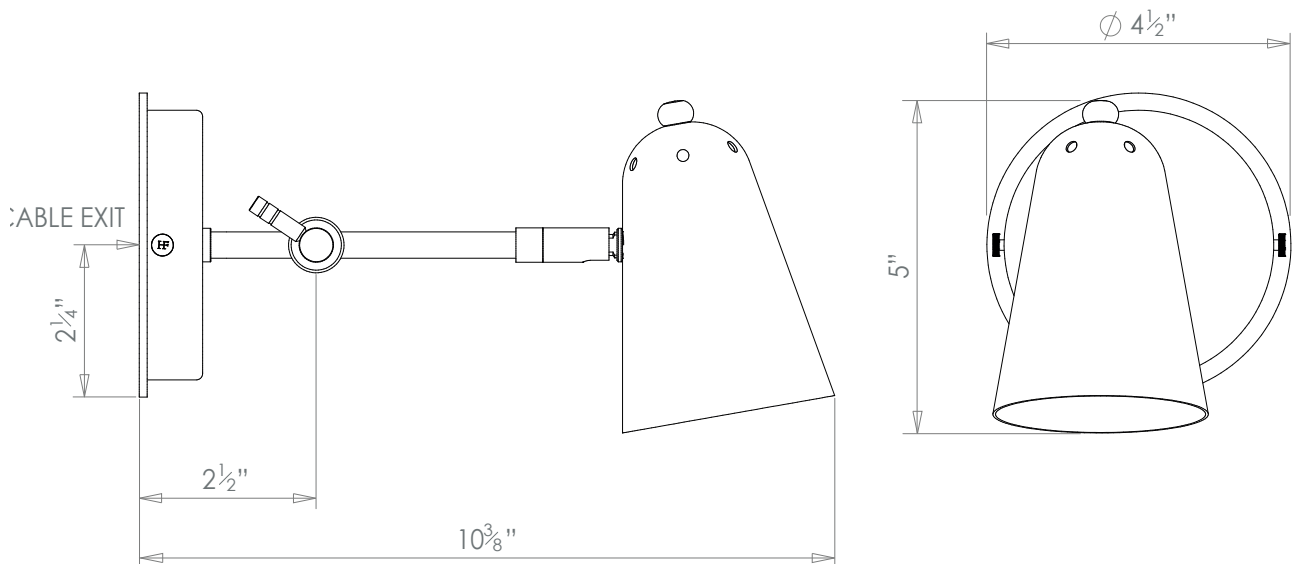

### DIMENSIONS

PRODUCT CODE WL471

CATEGORY: WALL LIGHTS

---