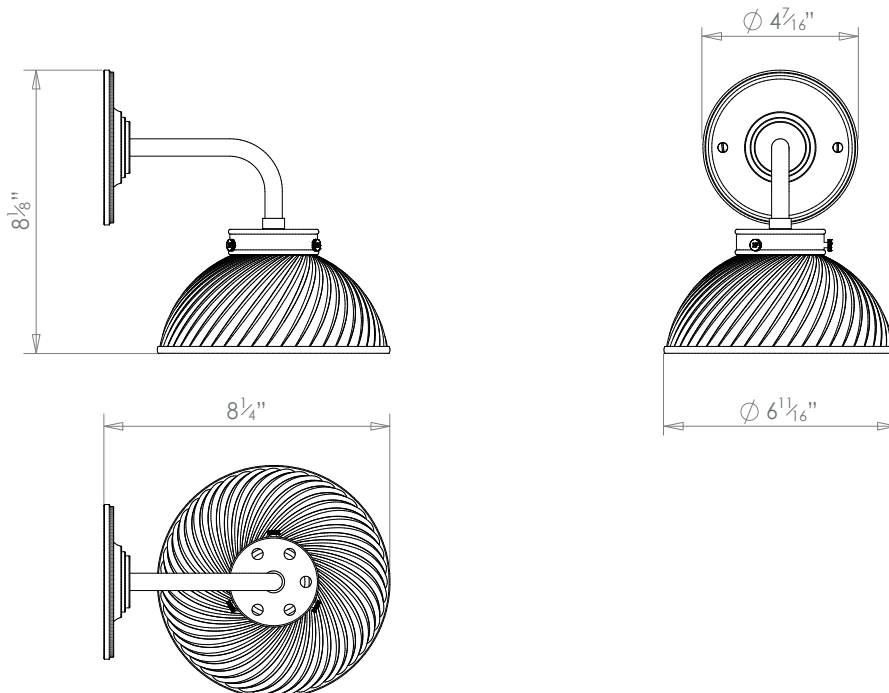

HECTOR FINCH

TIBER WALL LIGHT MINI

PRODUCT CODE WL473

CATEGORY: WALL LIGHTS

DIMENSIONS

PRODUCT CODE WL473

CATEGORY: WALL LIGHTS

TIBER WALL LIGHT MINI

Grey

Green

* Shades can be custom painted with colours from the RAL chart available on request.

SIZE & SIMILAR OPTIONS

Tiber Pendant Small (PL134S), Tiber Pendant Large (PL134L), Tiber Wall Light (WL72), Tiber Wall Light Double (WL14), Tiber Flush Ceiling Mounted (CL25) and Double Tiber Pendant on Rod (PL405).