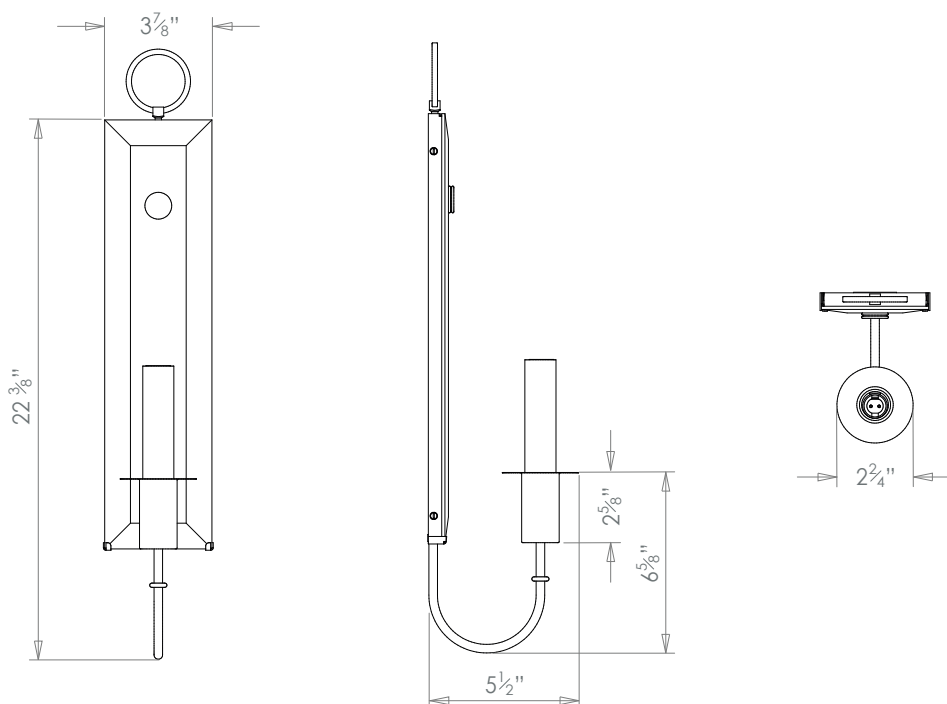

HECTOR FINCH

AUDREY WALL LIGHT

PRODUCT CODE WL474

CATEGORY: WALL LIGHTS

DIMENSIONS

HECTOR FINCH

PRODUCT CODE WL474

CATEGORY: WALL LIGHTS

AUDREY WALL LIGHT

LAMP TYPE

USA

1 x 40W (Max) E12 Candle

FINISH OPTIONS

Brass Polished Lacquered, Brass Polished Unlacquered, Antique Brass (shown), Bronze, Chrome, Nickel Polished and Nickel Matt.

CLEANING AND MAINTENANCE INSTRUCTIONS