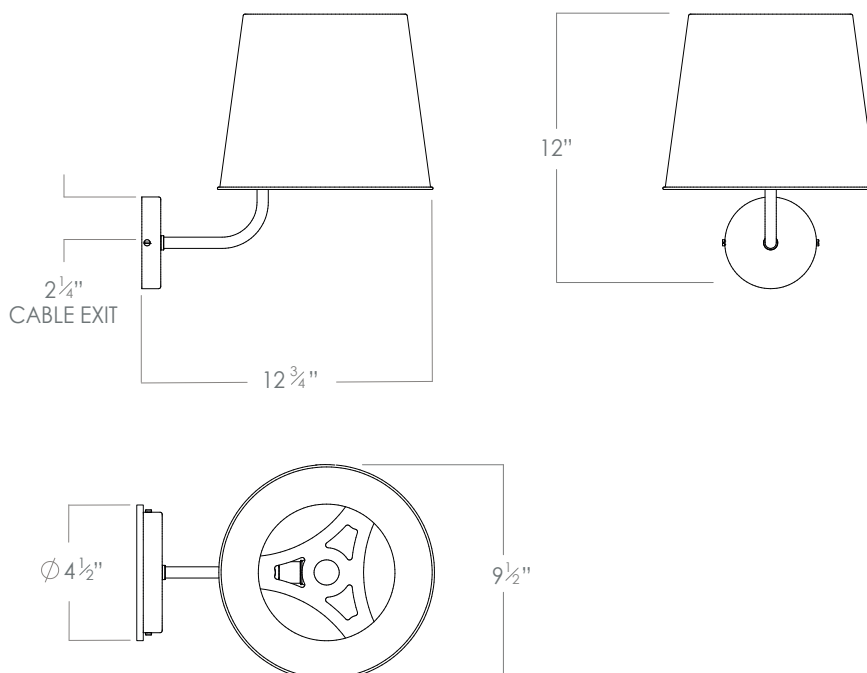

OCTAVIA WALL LIGHT MEDIUM

WL475M

DIMENSIONS

OCTAVIA WALL LIGHT MEDIUM

DIMENSIONS

Width	9 1/2"
Height	12"

MOUNTING

Weight	3lb 15oz
Backplate	4 1/2"

Our Wall Lights are designed to fit a US junction box with mounting holes 3 5/16" apart.

RATING

UL Listed
United States

FINISH OPTIONS

Brass Polished Lacquered
Brass Polished Unlacquered
Antique Brass (shown)
Bronze
Chrome
Nickel Polished
Nickel Matte