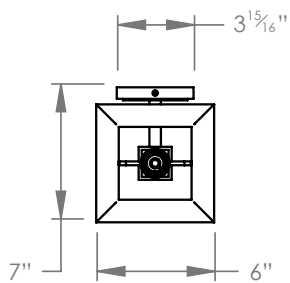

HECTOR FINCH

ADAM WALL LIGHT SINGLE

PRODUCT CODE WL66

CATEGORY: WALL LIGHTS

DIMENSIONS

PRODUCT CODE WL66

CATEGORY: WALL LIGHTS

ADAM WALL LIGHT SINGLE

LAMP TYPE	USA 1 x 60W (Max) E26 Candelabra
SHADE OPTIONS	USA Shade 1, Square (6" base X 4" top X 5 1/2" height). Shade 5, Round (6" base X 4" top X 5 1/2" height).
FINISH OPTIONS	Brass Polished Lacquered, Brass Polished Unlacquered, Antique Brass, Bronze, Chrome, Nickel Polished (shown) and Nickel Matte.
SIZE & SIMILAR OPTIONS	Adam Wall Light Double (WL67).
WEIGHT	2lb 3oz
ACCREDITATION	This product is UL certificated. 
ADDITIONAL INFORMATION	Shade not included.
CLEANING AND MAINTENANCE INSTRUCTIONS	<p>Metalwork: We recommend a light polish with a non-abrasive lint free cloth. Do not use any metal cleaning products on the fixture as it can remove the finish entirely. Unlacquered brass finish will patinate slowly over time and can be brightened to brass by the use of a brass cleaning agent.</p> <p>Fabric Shades: Wipe gently with a dry cloth or dust lightly with a feather duster. Repeat regularly to prevent the build up of dust. Regular cleaning will prevent the possibility of dust becoming ingrained. Do not let water or moisture come into contact with the shade.</p>