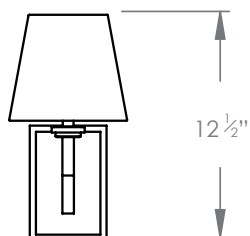

HECTOR FINCH

ADAM WALL LIGHT SINGLE

PRODUCT CODE WL66

CATEGORY: WALL LIGHTS

DIMENSIONS

PRODUCT CODE WL66

CATEGORY: WALL LIGHTS

ADAM WALL LIGHT SINGLE

LAMP TYPE	USA 1 x 60W (Max) E26 Candelabra
SHADE OPTIONS	USA Shade 1, Square (6" base X 4" top X 5 1/2" height). Shade 5, Round (6" base X 4" top X 5 1/2" height).
FINISH OPTIONS	Brass Polished Lacquered, Brass Polished Unlacquered, Antique Brass, Bronze, Chrome, Nickel Polished (shown) and Nickel Matte.
SIZE & SIMILAR OPTIONS	Adam Wall Light Double (WL67).
WEIGHT	2lb 3oz
ACCREDITATION	This product is UL certificated. 
ADDITIONAL INFORMATION	Shade not included.
CLEANING AND MAINTENANCE INSTRUCTIONS	<p>Metalwork: We recommend a light polish with a non-abrasive lint free cloth. Do not use any metal cleaning products on the fixture as it can remove the finish entirely. Unlacquered brass finish will patinate slowly over time and can be brightened to brass by the use of a brass cleaning agent.</p> <p>Fabric Shades: Wipe gently with a dry cloth or dust lightly with a feather duster. Repeat regularly to prevent the build up of dust. Regular cleaning will prevent the possibility of dust becoming ingrained. Do not let water or moisture come into contact with the shade.</p>