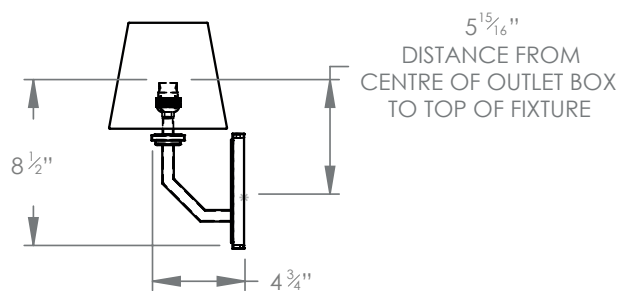

HECTOR FINCH

ADAM WALL LIGHT SINGLE

PRODUCT CODE WL66

CATEGORY: WALL LIGHTS

DIMENSIONS

PRODUCT CODE WL66

CATEGORY: WALL LIGHTS

ADAM WALL LIGHT SINGLE

LAMP TYPE	USA 1 x 60W (Max) E26 Candelabra
SHADE OPTIONS	USA Shade 1, Square (6" base X 4" top X 5 1/2" height). Shade 5, Round (6" base X 4" top X 5 1/2" height).
FINISH OPTIONS	Brass Polished Lacquered, Brass Polished Unlacquered, Antique Brass, Bronze, Chrome, Nickel Polished (shown) and Nickel Matte.
SIZE & SIMILAR OPTIONS	Adam Wall Light Double (WL67).
WEIGHT	2lb 3oz
ACCREDITATION	This product is UL certificated. 
ADDITIONAL INFORMATION	Shade not included.
CLEANING AND MAINTENANCE INSTRUCTIONS	<p>Metalwork: We recommend a light polish with a non-abrasive lint free cloth. Do not use any metal cleaning products on the fixture as it can remove the finish entirely. Unlacquered brass finish will patinate slowly over time and can be brightened to brass by the use of a brass cleaning agent.</p> <p>Fabric Shades: Wipe gently with a dry cloth or dust lightly with a feather duster. Repeat regularly to prevent the build up of dust. Regular cleaning will prevent the possibility of dust becoming ingrained. Do not let water or moisture come into contact with the shade.</p>