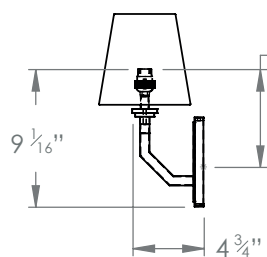

ADAM WALL LIGHT DOUBLE

PRODUCT CODE WL67

CATEGORY: WALL LIGHTS

DIMENSIONS

$6\frac{1}{2}"$
DISTANCE FROM
CENTRE OF OUTLET BOX
TO TOP OF FIXTURE

PRODUCT CODE WL67

CATEGORY: WALL LIGHTS

ADAM WALL LIGHT DOUBLE

| | |
|--|--|
| LAMP TYPE | USA 2 x 40W (Max) E26 Golfball |
| SHADE OPTIONS | USA Shade 1, Square (6" base X 4" top X 5½" height). Shade 5, Round (6" base X 4" top X 5½" height). |
| FINISH OPTIONS | Brass Polished Lacquered, Brass Polished Unlacquered, Antique Brass, Bronze, Chrome, Nickel Polished (shown) and Nickel Matte. |
| SIZE & SIMILAR OPTIONS | Adam Wall Light Single (WL66). |
| WEIGHT | 2lb 14oz |
| ACCREDITATION | This product is UL certificated.  |
| ADDITIONAL INFORMATION | Shade not included. |
| CLEANING AND MAINTENANCE INSTRUCTIONS | <p>Metalwork: We recommend a light polish with a non-abrasive lint free cloth. Do not use any metal cleaning products on the fixture as it can remove the finish entirely. Unlacquered brass finish will patinate slowly over time and can be brightened to brass by the use of a brass cleaning agent.</p> <p>Fabric Shades: Wipe gently with a dry cloth or dust lightly with a feather duster. Repeat regularly to prevent the build up of dust. Regular cleaning will prevent the possibility of dust becoming ingrained. Do not let water or moisture come into contact with the shade.</p> |