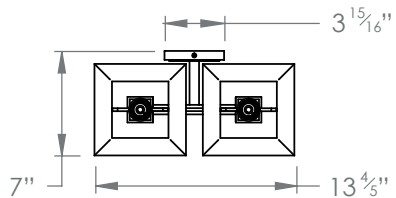

ADAM WALL LIGHT DOUBLE

PRODUCT CODE WL67

CATEGORY: WALL LIGHTS

DIMENSIONS

$6\frac{1}{2}"$
DISTANCE FROM
CENTRE OF OUTLET BOX
TO TOP OF FIXTURE

PRODUCT CODE WL67

CATEGORY: WALL LIGHTS

ADAM WALL LIGHT DOUBLE

| | |
|--|--|
| LAMP TYPE | USA 2 x 40W (Max) E26 Golfball |
| SHADE OPTIONS | USA Shade 1, Square (6" base X 4" top X 5½" height). Shade 5, Round (6" base X 4" top X 5½" height). |
| FINISH OPTIONS | Brass Polished Lacquered, Brass Polished Unlacquered, Antique Brass, Bronze, Chrome, Nickel Polished (shown) and Nickel Matte. |
| SIZE & SIMILAR OPTIONS | Adam Wall Light Single (WL66). |
| WEIGHT | 2lb 14oz |
| ACCREDITATION | This product is UL certificated.  |
| ADDITIONAL INFORMATION | Shade not included. |
| CLEANING AND MAINTENANCE INSTRUCTIONS | <p>Metalwork: We recommend a light polish with a non-abrasive lint free cloth. Do not use any metal cleaning products on the fixture as it can remove the finish entirely. Unlacquered brass finish will patinate slowly over time and can be brightened to brass by the use of a brass cleaning agent.</p> <p>Fabric Shades: Wipe gently with a dry cloth or dust lightly with a feather duster. Repeat regularly to prevent the build up of dust. Regular cleaning will prevent the possibility of dust becoming ingrained. Do not let water or moisture come into contact with the shade.</p> |