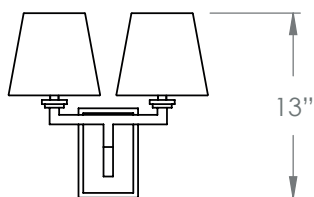

ADAM WALL LIGHT DOUBLE

PRODUCT CODE WL67

CATEGORY: WALL LIGHTS

DIMENSIONS

$6\frac{1}{2}"$
DISTANCE FROM
CENTRE OF OUTLET BOX
TO TOP OF FIXTURE

PRODUCT CODE WL67

CATEGORY: WALL LIGHTS

ADAM WALL LIGHT DOUBLE

| | |
|--|--|
| LAMP TYPE | USA 2 x 40W (Max) E26 Golfball |
| SHADE OPTIONS | USA Shade 1, Square (6" base X 4" top X 5½" height). Shade 5, Round (6" base X 4" top X 5½" height). |
| FINISH OPTIONS | Brass Polished Lacquered, Brass Polished Unlacquered, Antique Brass, Bronze, Chrome, Nickel Polished (shown) and Nickel Matte. |
| SIZE & SIMILAR OPTIONS | Adam Wall Light Single (WL66). |
| WEIGHT | 2lb 14oz |
| ACCREDITATION | This product is UL certificated.  |
| ADDITIONAL INFORMATION | Shade not included. |
| CLEANING AND MAINTENANCE INSTRUCTIONS | <p>Metalwork: We recommend a light polish with a non-abrasive lint free cloth. Do not use any metal cleaning products on the fixture as it can remove the finish entirely. Unlacquered brass finish will patinate slowly over time and can be brightened to brass by the use of a brass cleaning agent.</p> <p>Fabric Shades: Wipe gently with a dry cloth or dust lightly with a feather duster. Repeat regularly to prevent the build up of dust. Regular cleaning will prevent the possibility of dust becoming ingrained. Do not let water or moisture come into contact with the shade.</p> |