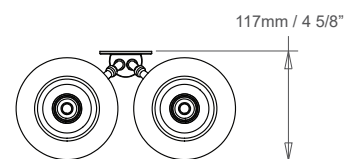

PRODUCT CODE WL68

CATEGORY: WALL LIGHTS

DIMENSIONS

BAMBOO WALL LIGHT, DOUBLE

LAMP TYPE INCANDESCENT	UK 2 x 60W (Max) B15 Candle	EU 2 x 60W (Max) E14 Candle	USA 2 x 60W (Max) E12 Candle
APPLICATION	Suitable for indoor use only. Not suitable for outdoor or bathroom use		
FINISH OPTIONS	Antique Brass (shown), Polished Unlacquered Brass, Polished Lacquered Brass, Bronze, Nickel Polished, Chrome.		
SHADE OPTIONS	UK/EU Round small clip on x 2 (4" base x 2.5" top x 5" height)	USA Round small clip on x 2 (4" base x 2.5" top x 4" height)	
ADDITIONAL INFORMATION	UK/EU Shade not included	USA Shade not included. Supplied with US marriage plate to cover 2" x 4" junction box (not supplied)	
CLEANING & MAINTENANCE	Metalwork - use a soft, dry cloth Shade - wipe gently with a dry cloth or dust lightly with a feather duster. Repeat regularly to prevent build up of dust. Regular cleaning will prevent the possibility of dust becoming ingrained. DO NOT let water or moisture near the shade.		