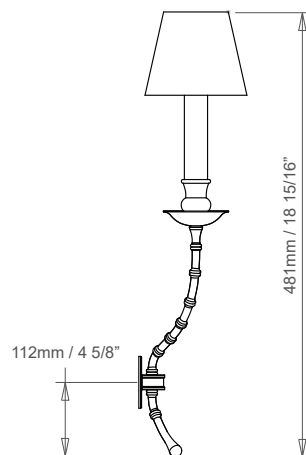

HECTOR FINCH

BAMBOO WALL LIGHT, DOUBLE

Typical of the Regency Period, the colonial style Bamboo Wall Light is organic in form and is handmade in the UK for precision metalwork and a fine quality finish. Ideal for all interior spaces, including hall, landing, bedroom, living and dining areas, this elegant design is made exclusively for Hector Finch Lighting.

PRODUCT CODE WL68

CATEGORY: WALL LIGHTS

DIMENSIONS

BAMBOO WALL LIGHT, DOUBLE

LAMP TYPE INCANDESCENT	UK 2 x 60W (Max) B15 Candle	EU 2 x 60W (Max) E14 Candle	USA 2 x 60W (Max) E12 Candle
APPLICATION	Suitable for indoor use only. Not suitable for outdoor or bathroom use		
FINISH OPTIONS	Antique Brass (shown), Polished Unlacquered Brass, Polished Lacquered Brass, Bronze, Nickel Polished, Chrome.		
SHADE OPTIONS	UK/EU Round small clip on x 2 (4" base x 2.5" top x 5" height)	USA Round small clip on x 2 (4" base x 2.5" top x 4" height)	
ADDITIONAL INFORMATION	UK/EU Shade not included	USA Shade not included. Supplied with US marriage plate to cover 2" x 4" junction box (not supplied)	
CLEANING & MAINTENANCE	Metalwork - use a soft, dry cloth Shade - wipe gently with a dry cloth or dust lightly with a feather duster. Repeat regularly to prevent build up of dust. Regular cleaning will prevent the possibility of dust becoming ingrained. DO NOT let water or moisture near the shade.		