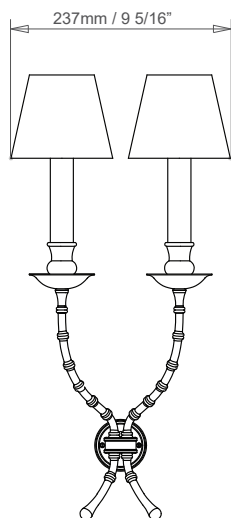

HECTOR FINCH

BAMBOO WALL LIGHT, DOUBLE

Typical of the Regency Period, the colonial style Bamboo Wall Light is organic in form and is handmade in the UK for precision metalwork and a fine quality finish. Ideal for all interior spaces, including hall, landing, bedroom, living and dining areas, this elegant design is made exclusively for Hector Finch Lighting.

PRODUCT CODE WL68

CATEGORY: WALL LIGHTS

DIMENSIONS

BAMBOO WALL LIGHT, DOUBLE

LAMP TYPE INCANDESCENT	UK 2 x 60W (Max) B15 Candle	EU 2 x 60W (Max) E14 Candle	USA 2 x 60W (Max) E12 Candle
APPLICATION	Suitable for indoor use only. Not suitable for outdoor or bathroom use		
FINISH OPTIONS	Antique Brass (shown), Polished Unlacquered Brass, Polished Lacquered Brass, Bronze, Nickel Polished, Chrome.		
SHADE OPTIONS	UK/EU Round small clip on x 2 (4" base x 2.5" top x 5" height)	USA Round small clip on x 2 (4" base x 2.5" top x 4" height)	
ADDITIONAL INFORMATION	UK/EU Shade not included	USA Shade not included. Supplied with US marriage plate to cover 2" x 4" junction box (not supplied)	
CLEANING & MAINTENANCE	Metalwork - use a soft, dry cloth Shade - wipe gently with a dry cloth or dust lightly with a feather duster. Repeat regularly to prevent build up of dust. Regular cleaning will prevent the possibility of dust becoming ingrained. DO NOT let water or moisture near the shade.		