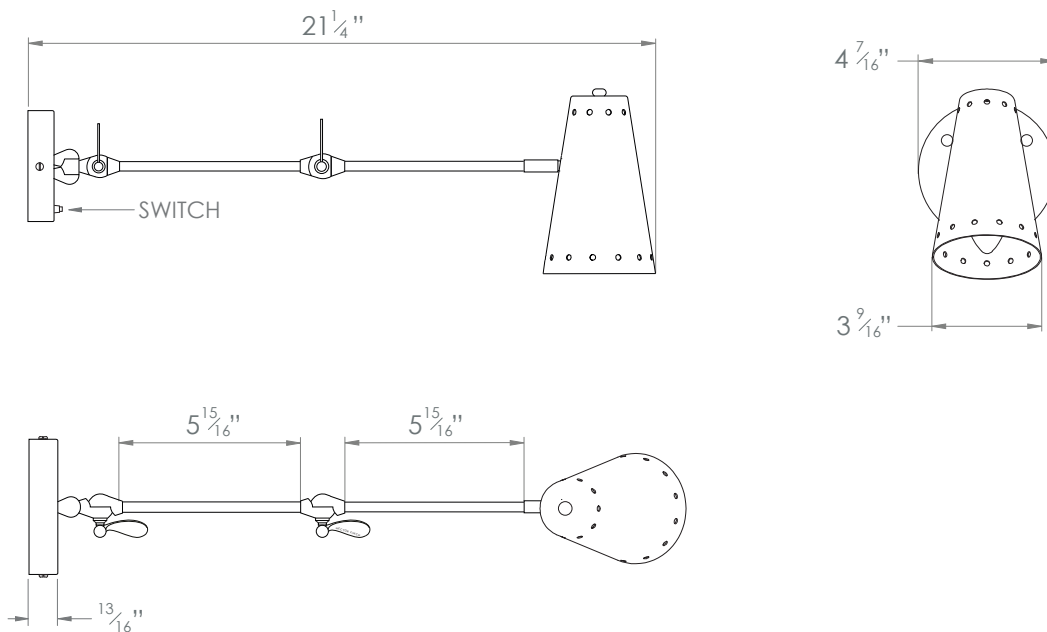

## MAX BEDSIDE READING LIGHT

PRODUCT CODE WL69

CATEGORY: WALL LIGHTS

### DIMENSIONS

PRODUCT CODE WL69

CATEGORY: WALL LIGHTS

---