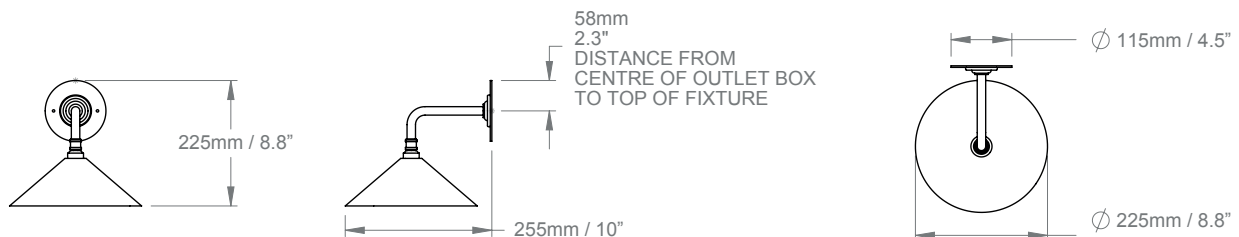

HF

HECTOR FINCH

LIGHTING

GLASS COOLIE WALL LIGHT, STRAIGHT ARM BRACKET

Inspired by Lutyens, the simple Glass Coolie Shade with straight arm bracket is a typical fitting used in kitchens, utility areas and cloakrooms of English country houses. Although understated, the shade is a classic design made of opal glass through which light can be seen. This differentiates it from its terracotta cousins, which are not transparent. The Glass Coolie Wall Light is made exclusively for Hector Finch Lighting.

PRODUCT CODE WL70

CATEGORY: WALL LIGHTS

DIMENSIONS

GLASS COOLIE WALL LIGHT, STRAIGHT ARM BRACKET

**LAMP TYPE
INCANDESCENT**

1 x 60w (Max) E12 Candleabra

**LAMP TYPE ENERGY
SAVING**

Suitable CFL or LED equivalent.