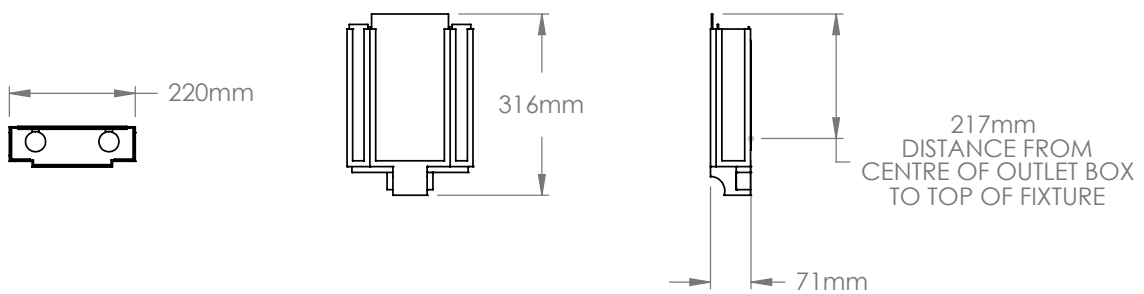

DECO WALL LIGHT IP44

PRODUCT CODE WL71IP44

CATEGORY: WALL LIGHTS

DIMENSIONS

PRODUCT CODE WL71IP44

CATEGORY: WALL LIGHTS

DECO WALL LIGHT IP44

LAMP TYPE	UK / EU 2 x Osh Lamp with 33W (Max) G9 halogen
FINISH OPTIONS	Brass Polished Lacquered, Brass Polished Unlacquered, Antique Brass, Bronze, Chrome, Nickel Polished (shown) and Nickel Matte.
SIZE & SIMILAR OPTIONS	Balmoral Wall Light (WL100) and Battersea Wall Light (WL10).
WEIGHT	2kg
ADDITIONAL INFORMATION	Is supplied with IP44 Osh Lamp as standard for use in zone 2 within bathrooms.
CLEANING AND MAINTENANCE INSTRUCTIONS	<p>Metalwork: We recommend a light polish with a non-abrasive lint free cloth. Do not use any metal cleaning products on the fixture as it can remove the finish entirely. Unlacquered brass finish will patinate slowly over time and can be brightened to brass by the use of a brass cleaning agent.</p> <p>Glass: Remove the glass where it is safe to do so. The glass then can be cleaned with a glass cleaner and a lint free cloth. Do not spray glass cleaner directly on the glass or fixture as it could affect the metal finish. Ensure the light is switched off and take care not to pull the flex or allow water to come into contact with the electrical components. Regular dusting with a feather duster will also help keep the glass clean.</p>