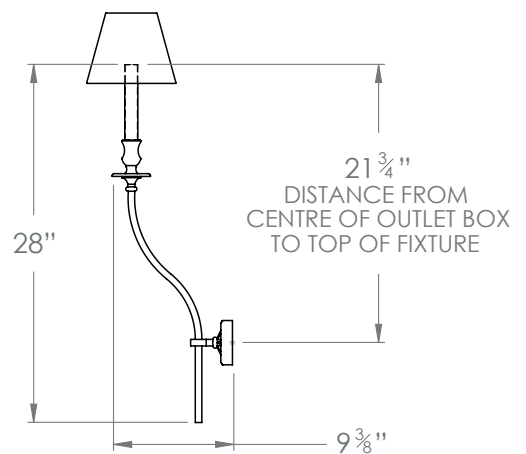

HECTOR FINCH

STARBACK WALL LIGHT SINGLE ARM LARGE

PRODUCT CODE WL76L

CATEGORY: WALL LIGHTS

DIMENSIONS

PRODUCT CODE WL76L

CATEGORY: WALL LIGHTS

STARBACK WALL LIGHT SINGLE ARM LARGE

LAMP TYPE	USA 1 x 60W (Max) E26 Candelabra.
SHADE OPTIONS	USA Shade 1, Square (6" base X 4" top X 5 1/2" height). Shade 5, Round (6" base X 4" top X 5 1/2" height).
FINISH OPTIONS	Brass Polished Lacquered (shown), Brass Polished Unlacquered, Antique Brass, Bronze, Chrome, Nickel Polished and Nickel Matte.
SIZE & SIMILAR OPTIONS	Starback Wall Light Mini (WL83), Starback Wall Light Single Small (WL76S), Starback Wall Light Double (WL59) and Starback Wall Light Omega Arm (WL451).
WEIGHT	4lb 7oz
ACCREDITATION	This product is UL certificated. 
ADDITIONAL INFORMATION	Shade not included.
CLEANING AND MAINTENANCE INSTRUCTIONS	<p>Metalwork: We recommend a light polish with a non-abrasive lint free cloth. Do not use any metal cleaning products on the fixture as it can remove the finish entirely. Unlacquered brass finish will patinate slowly over time and can be brightened to brass by the use of a brass cleaning agent.</p> <p>Fabric Shades: Wipe gently with a dry cloth or dust lightly with a feather duster. Repeat regularly to prevent the build up of dust. Regular cleaning will prevent the possibility of dust becoming ingrained. Do not let water or moisture come into contact with the shade.</p>