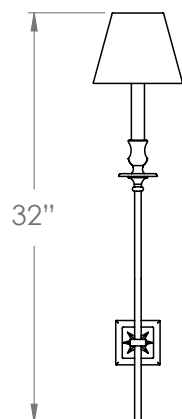

HECTOR FINCH

STARBACK WALL LIGHT SINGLE ARM LARGE

PRODUCT CODE WL76L

CATEGORY: WALL LIGHTS

DIMENSIONS

PRODUCT CODE WL76L

CATEGORY: WALL LIGHTS

STARBACK WALL LIGHT SINGLE ARM LARGE

LAMP TYPE	USA 1 x 60W (Max) E26 Candelabra.
SHADE OPTIONS	USA Shade 1, Square (6" base X 4" top X 5 1/2" height). Shade 5, Round (6" base X 4" top X 5 1/2" height).
FINISH OPTIONS	Brass Polished Lacquered (shown), Brass Polished Unlacquered, Antique Brass, Bronze, Chrome, Nickel Polished and Nickel Matte.
SIZE & SIMILAR OPTIONS	Starback Wall Light Mini (WL83), Starback Wall Light Single Small (WL76S), Starback Wall Light Double (WL59) and Starback Wall Light Omega Arm (WL451).
WEIGHT	4lb 7oz
ACCREDITATION	This product is UL certificated. 
ADDITIONAL INFORMATION	Shade not included.
CLEANING AND MAINTENANCE INSTRUCTIONS	<p>Metalwork: We recommend a light polish with a non-abrasive lint free cloth. Do not use any metal cleaning products on the fixture as it can remove the finish entirely. Unlacquered brass finish will patinate slowly over time and can be brightened to brass by the use of a brass cleaning agent.</p> <p>Fabric Shades: Wipe gently with a dry cloth or dust lightly with a feather duster. Repeat regularly to prevent the build up of dust. Regular cleaning will prevent the possibility of dust becoming ingrained. Do not let water or moisture come into contact with the shade.</p>