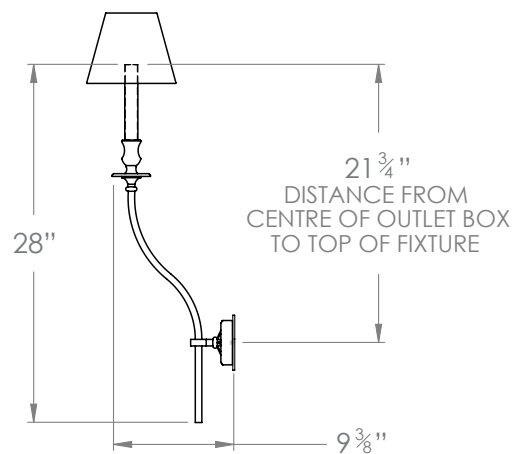

HECTOR FINCH

STARBACK WALL LIGHT SINGLE ARM LARGE

PRODUCT CODE WL76L

CATEGORY: WALL LIGHTS

DIMENSIONS

PRODUCT CODE WL76L

CATEGORY: WALL LIGHTS

STARBACK WALL LIGHT SINGLE ARM LARGE

LAMP TYPE	USA 1 x 60W (Max) E26 Candelabra.
SHADE OPTIONS	USA Shade 1, Square (6" base X 4" top X 5 1/2" height). Shade 5, Round (6" base X 4" top X 5 1/2" height).
FINISH OPTIONS	Brass Polished Lacquered (shown), Brass Polished Unlacquered, Antique Brass, Bronze, Chrome, Nickel Polished and Nickel Matte.
SIZE & SIMILAR OPTIONS	Starback Wall Light Mini (WL83), Starback Wall Light Single Small (WL76S), Starback Wall Light Double (WL59) and Starback Wall Light Omega Arm (WL451).
WEIGHT	4lb 7oz
ACCREDITATION	This product is UL certificated. 
ADDITIONAL INFORMATION	Shade not included.
CLEANING AND MAINTENANCE INSTRUCTIONS	<p>Metalwork: We recommend a light polish with a non-abrasive lint free cloth. Do not use any metal cleaning products on the fixture as it can remove the finish entirely. Unlacquered brass finish will patinate slowly over time and can be brightened to brass by the use of a brass cleaning agent.</p> <p>Fabric Shades: Wipe gently with a dry cloth or dust lightly with a feather duster. Repeat regularly to prevent the build up of dust. Regular cleaning will prevent the possibility of dust becoming ingrained. Do not let water or moisture come into contact with the shade.</p>