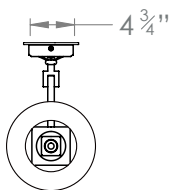

HECTOR FINCH

STARBACK WALL LIGHT SINGLE ARM LARGE

PRODUCT CODE WL76L

CATEGORY: WALL LIGHTS

DIMENSIONS

PRODUCT CODE WL76L

CATEGORY: WALL LIGHTS

STARBACK WALL LIGHT SINGLE ARM LARGE

LAMP TYPE	USA 1 x 60W (Max) E26 Candelabra.
SHADE OPTIONS	USA Shade 1, Square (6" base X 4" top X 5 1/2" height). Shade 5, Round (6" base X 4" top X 5 1/2" height).
FINISH OPTIONS	Brass Polished Lacquered (shown), Brass Polished Unlacquered, Antique Brass, Bronze, Chrome, Nickel Polished and Nickel Matte.
SIZE & SIMILAR OPTIONS	Starback Wall Light Mini (WL83), Starback Wall Light Single Small (WL76S), Starback Wall Light Double (WL59) and Starback Wall Light Omega Arm (WL451).
WEIGHT	4lb 7oz
ACCREDITATION	This product is UL certificated. 
ADDITIONAL INFORMATION	Shade not included.
CLEANING AND MAINTENANCE INSTRUCTIONS	<p>Metalwork: We recommend a light polish with a non-abrasive lint free cloth. Do not use any metal cleaning products on the fixture as it can remove the finish entirely. Unlacquered brass finish will patinate slowly over time and can be brightened to brass by the use of a brass cleaning agent.</p> <p>Fabric Shades: Wipe gently with a dry cloth or dust lightly with a feather duster. Repeat regularly to prevent the build up of dust. Regular cleaning will prevent the possibility of dust becoming ingrained. Do not let water or moisture come into contact with the shade.</p>