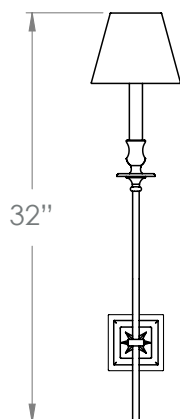

HECTOR FINCH

STARBACK WALL LIGHT SINGLE ARM LARGE

PRODUCT CODE WL76L

CATEGORY: WALL LIGHTS

DIMENSIONS

PRODUCT CODE WL76L

CATEGORY: WALL LIGHTS

STARBACK WALL LIGHT SINGLE ARM LARGE

LAMP TYPE	USA 1 x 60W (Max) E26 Candelabra.
SHADE OPTIONS	USA Shade 1, Square (6" base X 4" top X 5 1/2" height). Shade 5, Round (6" base X 4" top X 5 1/2" height).
FINISH OPTIONS	Brass Polished Lacquered (shown), Brass Polished Unlacquered, Antique Brass, Bronze, Chrome, Nickel Polished and Nickel Matte.
SIZE & SIMILAR OPTIONS	Starback Wall Light Mini (WL83), Starback Wall Light Single Small (WL76S), Starback Wall Light Double (WL59) and Starback Wall Light Omega Arm (WL451).
WEIGHT	4lb 7oz
ACCREDITATION	This product is UL certificated. 
ADDITIONAL INFORMATION	Shade not included.
CLEANING AND MAINTENANCE INSTRUCTIONS	<p>Metalwork: We recommend a light polish with a non-abrasive lint free cloth. Do not use any metal cleaning products on the fixture as it can remove the finish entirely. Unlacquered brass finish will patinate slowly over time and can be brightened to brass by the use of a brass cleaning agent.</p> <p>Fabric Shades: Wipe gently with a dry cloth or dust lightly with a feather duster. Repeat regularly to prevent the build up of dust. Regular cleaning will prevent the possibility of dust becoming ingrained. Do not let water or moisture come into contact with the shade.</p>