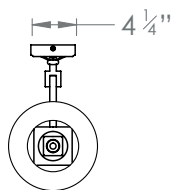

HECTOR FINCH

STARBACK WALL LIGHT SINGLE ARM LARGE

PRODUCT CODE WL76L

CATEGORY: WALL LIGHTS

DIMENSIONS

PRODUCT CODE WL76L

CATEGORY: WALL LIGHTS

STARBACK WALL LIGHT SINGLE ARM LARGE

LAMP TYPE	USA 1 x 60W (Max) E26 Candelabra.
SHADE OPTIONS	USA Shade 1, Square (6" base X 4" top X 5 1/2" height). Shade 5, Round (6" base X 4" top X 5 1/2" height).
FINISH OPTIONS	Brass Polished Lacquered (shown), Brass Polished Unlacquered, Antique Brass, Bronze, Chrome, Nickel Polished and Nickel Matte.
SIZE & SIMILAR OPTIONS	Starback Wall Light Mini (WL83), Starback Wall Light Single Small (WL76S), Starback Wall Light Double (WL59) and Starback Wall Light Omega Arm (WL451).
WEIGHT	4lb 7oz
ACCREDITATION	This product is UL certificated. 
ADDITIONAL INFORMATION	Shade not included.
CLEANING AND MAINTENANCE INSTRUCTIONS	<p>Metalwork: We recommend a light polish with a non-abrasive lint free cloth. Do not use any metal cleaning products on the fixture as it can remove the finish entirely. Unlacquered brass finish will patinate slowly over time and can be brightened to brass by the use of a brass cleaning agent.</p> <p>Fabric Shades: Wipe gently with a dry cloth or dust lightly with a feather duster. Repeat regularly to prevent the build up of dust. Regular cleaning will prevent the possibility of dust becoming ingrained. Do not let water or moisture come into contact with the shade.</p>