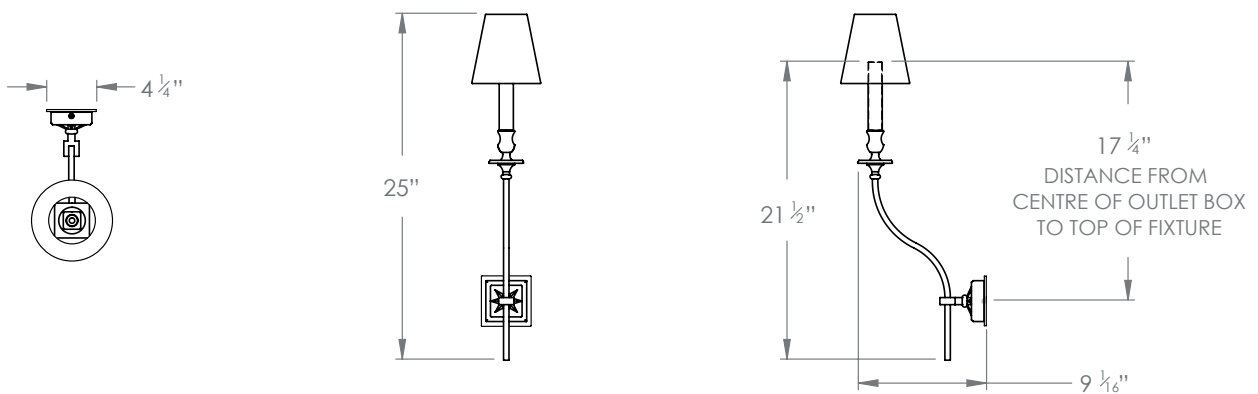

HECTOR FINCH

STARBACK WALL LIGHT SINGLE ARM SMALL

PRODUCT CODE WL76S

CATEGORY: WALL LIGHTS

DIMENSIONS

PRODUCT CODE WL76S

CATEGORY: WALL LIGHTS

STARBACK WALL LIGHT SINGLE ARM SMALL

LAMP TYPE	USA 1 x 60W (Max) E12 Candelabra
SHADE OPTIONS	USA Shade 3, Round (5" base X 3" top X 5" height). Shade 12, Square (5" base X 3" top X 5" height).
FINISH OPTIONS	Brass Polished Lacquered, Brass Polished Unlacquered, Antique Brass, Bronze (shown), Chrome, Nickel Polished and Nickel Matte.
SIZE & SIMILAR OPTIONS	Starback Wall Light Mini (WL83), Starback Wall Light Double (WL59), Starback Wall Light Single Large (WL76L) and Starback Wall Light Omega Arm (WL451).
WEIGHT	3lb 5oz
ACCREDITATION	This product is UL certificated. 
ADDITIONAL INFORMATION	Shade not included.
CLEANING AND MAINTENANCE INSTRUCTIONS	<p>Metalwork: We recommend a light polish with a non-abrasive lint free cloth. Do not use any metal cleaning products on the fixture as it can remove the finish entirely. Unlacquered brass finish will patinate slowly over time and can be brightened to brass by the use of a brass cleaning agent.</p> <p>Fabric Shades: Wipe gently with a dry cloth or dust lightly with a feather duster. Repeat regularly to prevent the build up of dust. Regular cleaning will prevent the possibility of dust becoming ingrained. Do not let water or moisture come into contact with the shade.</p>