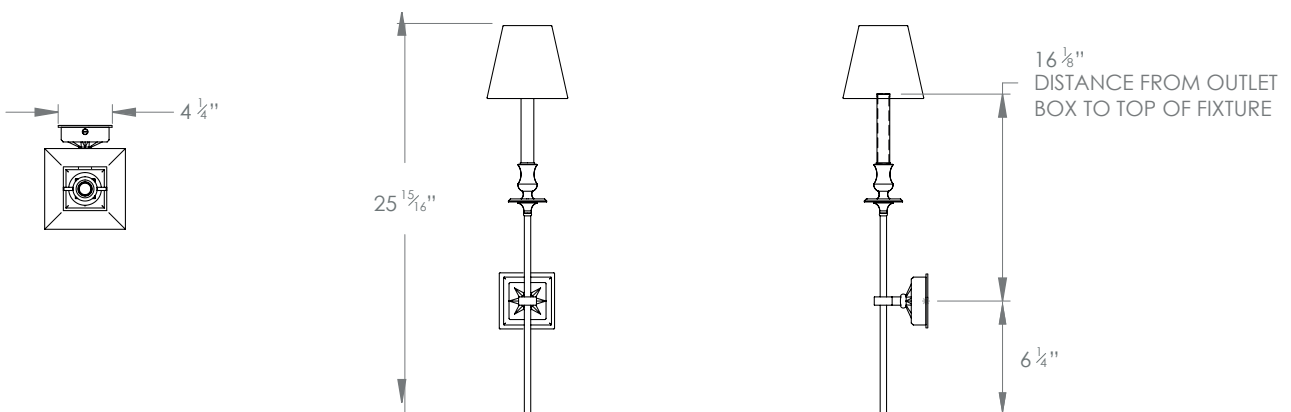

HECTOR FINCH

STARBACK WALL LIGHT SINGLE STRAIGHT ARM LARGE

PRODUCT CODE WL83L

CATEGORY: WALL LIGHTS

DIMENSIONS

PRODUCT CODE WL83L

CATEGORY: WALL LIGHTS

STARBACK WALL LIGHT SINGLE STRAIGHT ARM LARGE

LAMP TYPE	USA 1 x 60W (Max) E12 Candelabra
SHADE OPTIONS	USA Shade 3, Round (5" base X 3" top X 5" height). Shade 12, Square (5" base X 3" top X 5" height).
FINISH OPTIONS	Brass Polished Lacquered, Brass Polished Unlacquered, Antique Brass (shown), Bronze, Chrome, Nickel Polished and Nickel Matte.
SIZE & SIMILAR OPTIONS	Starback Wall Light Double Straight Arm Large (WL87), Starback Wall Light Double Arm (WL59), Starback Wall Light Single Arm (WL76), Starback Wall Light Straight Arm Mini (WL83) and Starback Wall Light Omega Arm (WL451).
WEIGHT	4lb 7oz
ACCREDITATION	This product is UL certificated. 
ADDITIONAL INFORMATION	Shade not included.
CLEANING AND MAINTENANCE INSTRUCTIONS	<p>Metalwork: We recommend a light polish with a non-abrasive lint free cloth. Do not use any metal cleaning products on the fixture as it can remove the finish entirely. Unlacquered brass finish will patinate slowly over time and can be brightened to brass by the use of a brass cleaning agent.</p> <p>Fabric Shades: Wipe gently with a dry cloth or dust lightly with a feather duster. Repeat regularly to prevent the build up of dust. Regular cleaning will prevent the possibility of dust becoming ingrained. Do not let water or moisture come into contact with the shade.</p>