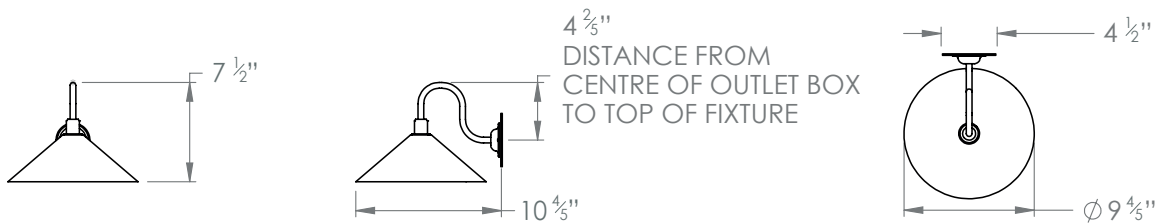

HECTOR FINCH

LEILA GLASS WALL LIGHT SWAN NECK

PRODUCT CODE WL84

CATEGORY: WALL LIGHTS

DIMENSIONS

PRODUCT CODE WL84

CATEGORY: WALL LIGHTS

LEILA GLASS WALL LIGHT SWAN NECK

LAMP TYPE	USA 1 x 60W (Max) E12 Golfball
FINISH OPTIONS	Brass Polished Lacquered, Brass Polished Unlacquered, Antique Brass, Bronze, Chrome, Nickel Polished (shown) and Nickel Matte.
SIZE & SIMILAR OPTIONS	Leila Brass Wall Light Straight Arm Bracket (WL340).
WEIGHT	5lb 8oz
ACCREDITATION	This product is UL certificated. 
CLEANING AND MAINTENANCE INSTRUCTIONS	<p>Metalwork: We recommend a light polish with a non-abrasive lint free cloth. Do not use any metal cleaning products on the fixture as it can remove the finish entirely. Unlacquered brass finish will patinate slowly over time and can be brightened to brass by the use of a brass cleaning agent.</p> <p>Glass: Remove the glass where it is safe to do so. The glass then can be cleaned with a glass cleaner and a lint free cloth. Do not spray glass cleaner directly on the glass or fixture as it could affect the metal finish. Ensure the light is switched off and take care not to pull the flex or allow water to come into contact with the electrical components. Regular dusting with a feather duster will also help keep the glass clean.</p>