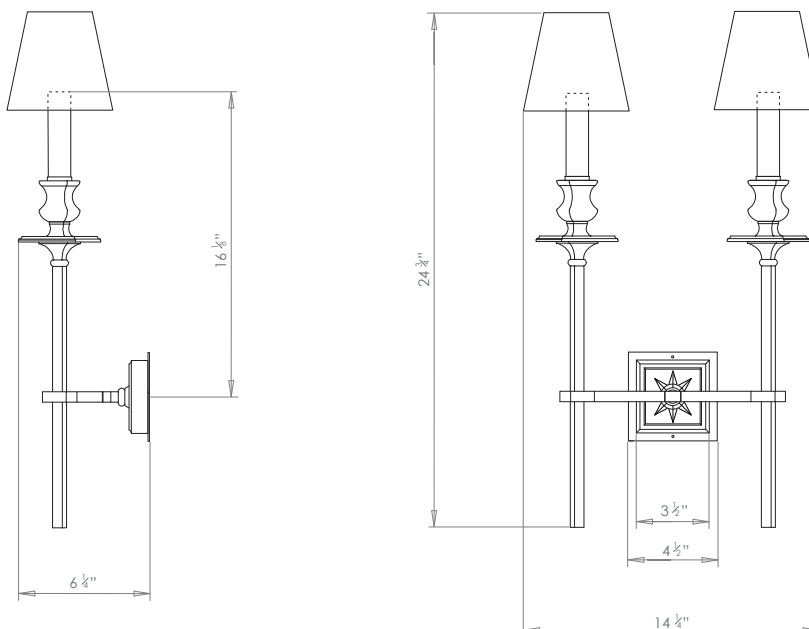

STARBACK WALL LIGHT DOUBLE STRAIGHT ARM LARGE

PRODUCT CODE WL87

CATEGORY: WALL LIGHTS

DIMENSIONS

PRODUCT CODE WL87

CATEGORY: WALL LIGHTS

STARBACK WALL LIGHT DOUBLE STRAIGHT ARM LARGE

LAMP TYPE	USA 2 x 60W (Max) E12 Candelabra
SHADE OPTIONS	USA Shade 3, Round (5" base X 3" top X 5" height). Shade 12, Square (5" base X 3" top X 5" height).
FINISH OPTIONS	Brass Polished Lacquered, Brass Polished Unlacquered, Antique Brass (shown), Bronze, Chrome, Nickel Polished and Nickel Matte.
SIZE & SIMILAR OPTIONS	Starback Wall Light Single Straight Arm Large (WL83L), Starback Wall Light Double Arm (WL59), Starback Wall Light Single Arm (WL76), Starback Wall Light Straight Arm Mini (WL83) and Starback Wall Light Omega Arm (WL451).
WEIGHT	6lb 3oz
ADDITIONAL INFORMATION	Shade not included.
CLEANING AND MAINTENANCE INSTRUCTIONS	<p>Metalwork: We recommend a light polish with a non-abrasive lint free cloth. Do not use any metal cleaning products on the fixture as it can remove the finish entirely. Unlacquered brass finish will patinate slowly over time and can be brightened to brass by the use of a brass cleaning agent.</p> <p>Fabric Shades: Wipe gently with a dry cloth or dust lightly with a feather duster. Repeat regularly to prevent the build up of dust. Regular cleaning will prevent the possibility of dust becoming ingrained. Do not let water or moisture come into contact with the shade.</p>